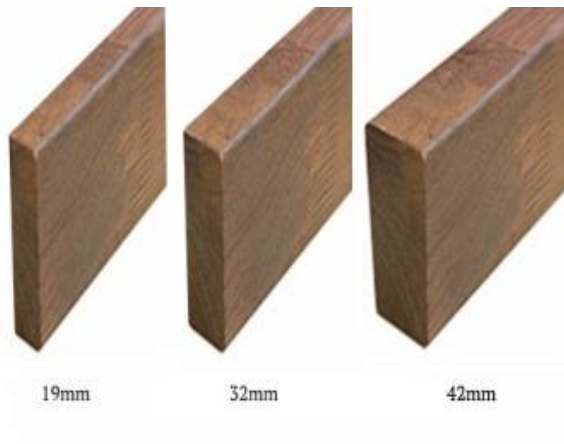

Meranti Dressed All Round

A VERSATILE HARDWOOD, TYPICALLY USED FOR DECORATIVE PURPOSES SUCH AS MOULDINGS, FURNITURE, PANELLING, JOINERY ETC...

STOCKED

DIMENSIONS (MM)	LENGTHS (M)	L/M
42 x 19	3.6 to 5.7	\$ 2.56
67 x 19	3.6 to 5.7	\$ 5.27
90 x 19	3.6 to 5.7	\$ 5.82
138 X 19	3.6 to 5.7	\$ 11.07
135 x 40	Random Lengths	\$ 37.50
180 x 40	Random Lengths	\$ 49.95

SUBIACO RESTORATION

EST. 1981

Meranti Finger Jointed

A VERSATILE HARDWOOD, TYPICALLY USED FOR DECORATIVE PURPOSES SUCH AS MOULDINGS, FURNITURE, PANNELLING, JOINERY ETC...

STOCKED

DIMENSIONS (MM)	LENGTHS (M)	L/M
42 x 19	5.7	\$ 2.30
67 x 19	5.7	\$ 3.92
90 x 19	5.7	\$ 4.28
112 x 30	5.4	\$ 14.88
130 x 30	5.4	\$ 17.25
112 x 40	5.4	\$ 19.85
130 x 40	5.4	\$ 22.99

Merbau Finger Jointed

BAL29 FIRE RATED - A HIGHLY DURABLE AND RESISTANT TO SHRINKAGE, TWISTING AND TERMITES

2-3 DAYS

DIMENSIONS (MM)	LENGTHS (M)	L/M
42 x 18	5.4	\$ 5.85
70 x 19	5.4	\$ 8.66
70 x 32	3.0 to 6.0	\$ 20.62
90 x 32	3.0 to 6.0	\$ 26.74
42 x 42	5.4	\$ 16.42
70 x 42	3.0 to 6.0	\$ 26.71
90 x 42	3.0 to 6.0 / 7.2	\$ 34.48