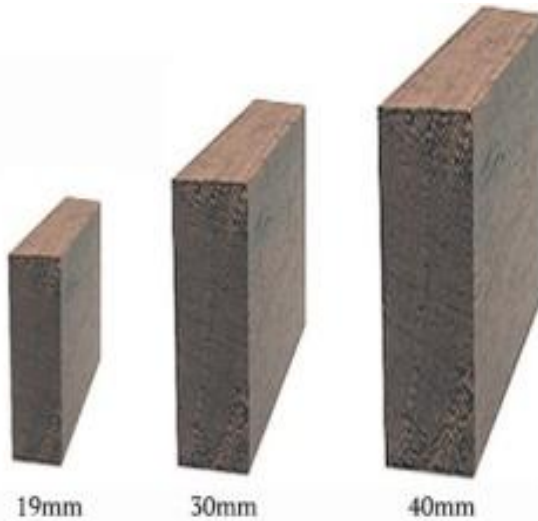

SUBIACO RESTORATION

EST. 1981

American Red Oak Dressed All Round

A PREMIUM HARDWOOD PERFECT FOR CONSTRUCTION AND INTERIOR USE

DIMENSIONS (MM)	LENGTHS (M)	L/M
42 x 19	Random Lengths 0.9 - 5.4m	\$ 9.01
65 x 19	Random Lengths 0.9 - 5.4m	\$ 12.79
90 x 19	Random Lengths 0.9 - 5.4m	\$ 16.90
110 x 19	Random Lengths 0.9 - 5.4m	\$ 20.18
135 x 19	Random Lengths 0.9 - 5.4m	\$ 24.29
160 x 19	Random Lengths 0.9 - 5.4m	\$ 28.39
190 x 19	Random Lengths 0.9 - 5.4m	\$ 33.33
210 x 19	Random Lengths 0.9 - 5.4m	\$ 37.87
240 x 19	Random Lengths 0.9 - 5.4m	\$ 42.98
65 x 32	Random Lengths 0.9 - 5.4m	\$ 20.95
90 x 32	Random Lengths 0.9 - 5.4m	\$ 27.97
110 x 32	Random Lengths 0.9 - 5.4m	\$ 33.59
135 x 32	Random Lengths 0.9 - 5.4m	\$ 40.61
185 x 32	Random Lengths 0.9 - 5.4m	\$ 54.66
240 x 32	Random Lengths 0.9 - 5.4m	\$ 72.62
285 x 32	Random Lengths 0.9 - 5.4m	\$ 85.71
42 x 42	Random Lengths 0.9 - 5.4m	\$ 20.02
65 x 42	Random Lengths 0.9 - 5.4m	\$ 29.24
90 x 42	Random Lengths 0.9 - 5.4m	\$ 39.25
110 x 42	Random Lengths 0.9 - 5.4m	\$ 47.25
135 x 42	Random Lengths 0.9 - 5.4m	\$ 57.27
185 x 42	Random Lengths 0.9 - 5.4m	\$ 77.29
240 x 42	Random Lengths 0.9 - 5.4m	\$ 102.74
285 x 42	Random Lengths 0.9 - 5.4m	\$ 121.38

Jarrah Standard Dressed All Round

RENOWNED FOR ITS VERSATILITY, DURABILITY AND STRENGTH

DIMENSIONS (MM)	LENGTHS (M)	L/M
42 x 19	Random Lengths	\$ 7.50
80 x 19	Random Lengths	\$ 16.25
125 x 19	Random Lengths	\$ 24.38
180 x 19	Random Lengths	\$ 32.50
40 x 30	Random Lengths	\$ 12.35
80 x 30	Random Lengths	\$ 24.70
125 x 30	Random Lengths	\$ 37.05
180 x 30	Random Lengths	\$ 49.40
40 x 40	Random Lengths	\$ 16.25
80 x 40	Random Lengths	\$ 32.50
130 x 40	Random Lengths	\$ 48.75
180 x 40	Random Lengths	\$ 65.00