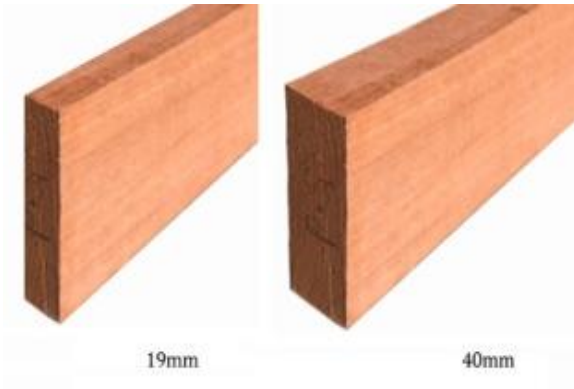

Meranti Dressed All Round

A VERSATILE HARDWOOD, TYPICALLY USED FOR DECORATIVE PURPOSES SUCH AS MOULDINGS, FURNITURE, PANELLING, JOINERY ETC...