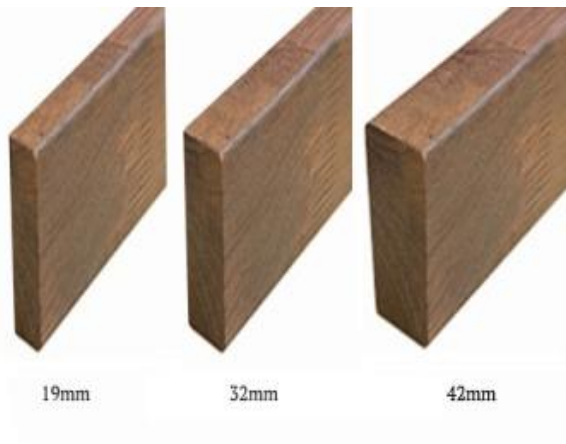

Meranti Dressed All Round

A VERSATILE HARDWOOD, TYPICALLY USED FOR DECORATIVE PURPOSES SUCH AS MOULDINGS, FURNITURE, PANELLING, JOINERY ETC...

STOCKED

DIMENSIONS (MM)	LENGTHS (M)	L/M
42 x 19	3.6 to 5.7	\$ 2.56
67 x 19	3.6 to 5.7	\$ 5.27
90 x 19	3.6 to 5.7	\$ 5.82
138 X 19	3.6 to 5.7	\$ 11.07
135 x 40	Random Lengths	\$ 37.50
180 x 40	Random Lengths	\$ 49.95

SUBIACO RESTORATION

EST. 1981

Meranti Finger Jointed

A VERSATILE HARDWOOD, TYPICALLY USED FOR DECORATIVE PURPOSES SUCH AS MOULDINGS, FURNITURE, PANNELLING, JOINERY ETC...

STOCKED

DIMENSIONS (MM)	LENGTHS (M)	L/M
42 x 19	5.7	\$ 2.30
67 x 19	5.7	\$ 3.92
90 x 19	5.7	\$ 4.28
112 x 30	5.4	\$ 14.88
130 x 30	5.4	\$ 17.25
112 x 40	5.4	\$ 19.85
130 x 40	5.4	\$ 22.99

Merbau Finger Jointed

BAL29 FIRE RATED - A HIGHLY DURABLE AND RESISTANT TO SHRINKAGE, TWISTING AND TERMITES

2-3 DAYS

DIMENSIONS (MM)	LENGTHS (M)	L/M
42 x 18	5.4	\$ 5.85
70 x 19	5.4	\$ 8.66
70 x 32	3.0 to 6.0	\$ 20.62
90 x 32	3.0 to 6.0	\$ 26.74
42 x 42	5.4	\$ 16.42
70 x 42	3.0 to 6.0	\$ 26.71
90 x 42	3.0 to 6.0 / 7.2	\$ 34.48