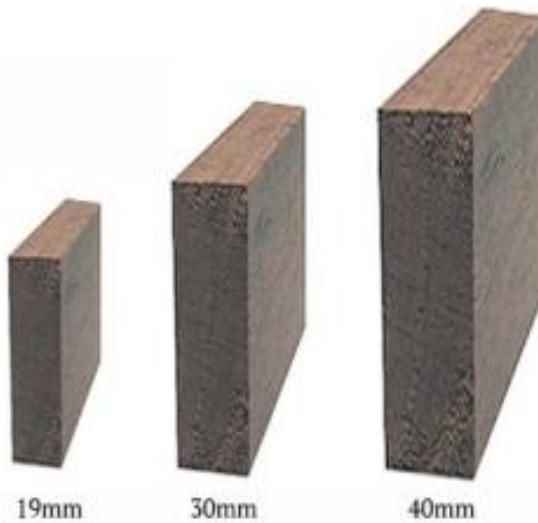

SUBIACO RESTORATION

EST. 1981

American Red Oak Dressed All Round

A PREMIUM HARDWOOD PERFECT FOR CONSTRUCTION AND INTERIOR USE

DIMENSIONS (MM)	LENGTHS (M)	L/M
42 x 19	Random Lengths 0.9 - 5.4m	\$ 9.69
65 x 19	Random Lengths 0.9 - 5.4m	\$ 13.75
90 x 19	Random Lengths 0.9 - 5.4m	\$ 18.17
110 x 19	Random Lengths 0.9 - 5.4m	\$ 21.69
135 x 19	Random Lengths 0.9 - 5.4m	\$ 26.11
160 x 19	Random Lengths 0.9 - 5.4m	\$ 30.52
190 x 19	Random Lengths 0.9 - 5.4m	\$ 35.83
210 x 19	Random Lengths 0.9 - 5.4m	\$ 40.71
240 x 19	Random Lengths 0.9 - 5.4m	\$ 46.20
65 x 32	Random Lengths 0.9 - 5.4m	\$ 22.52
90 x 32	Random Lengths 0.9 - 5.4m	\$ 30.07
110 x 32	Random Lengths 0.9 - 5.4m	\$ 36.11
135 x 32	Random Lengths 0.9 - 5.4m	\$ 43.66
185 x 32	Random Lengths 0.9 - 5.4m	\$ 58.76
240 x 32	Random Lengths 0.9 - 5.4m	\$ 78.07
285 x 32	Random Lengths 0.9 - 5.4m	\$ 92.14
42 x 42	Random Lengths 0.9 - 5.4m	\$ 31.43
65 x 42	Random Lengths 0.9 - 5.4m	\$ 29.24
90 x 42	Random Lengths 0.9 - 5.4m	\$ 42.19
110 x 42	Random Lengths 0.9 - 5.4m	\$ 50.79
135 x 42	Random Lengths 0.9 - 5.4m	\$ 61.57
185 x 42	Random Lengths 0.9 - 5.4m	\$ 83.09
240 x 42	Random Lengths 0.9 - 5.4m	\$ 110.45
285 x 42	Random Lengths 0.9 - 5.4m	\$ 130.48

Jarrah Standard Dressed All Round

RENOWNED FOR ITS VERSATILITY, DURABILITY AND STRENGTH

DIMENSIONS (MM)	LENGTHS (M)	L/M
42 x 19	Random Lengths	\$ 7.50
80 x 19	Random Lengths	\$ 16.25
125 x 19	Random Lengths	\$ 24.38
180 x 19	Random Lengths	\$ 32.50
40 x 30	Random Lengths	\$ 12.35
80 x 30	Random Lengths	\$ 24.70
125 x 30	Random Lengths	\$ 37.05
180 x 30	Random Lengths	\$ 49.40
40 x 40	Random Lengths	\$ 16.25
80 x 40	Random Lengths	\$ 32.50
130 x 40	Random Lengths	\$ 48.75
180 x 40	Random Lengths	\$ 65.00