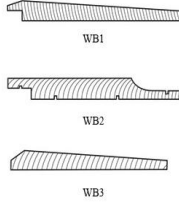

SUBLACO RESTORATION

EST. 1981

WEATHER BOARDS

Weather Boards

H3 LOSP TREATED DESIGN PINE, PRIMED

DIMENSIONS (MM)	LENGTHS (M)	L/M	M ²
176 x 18 - WB1 (157 cover)	5.4	\$ 13.01	\$ 82.87
185 x 18 - WB2 (169 cover)	5.4	\$ 14.75	\$ 87.28
176 x 18 - WB3 (154 cover recommended)	5.4	\$ 13.01	\$ 84.48

Weather Boards

H3 LOSP TREATED DESIGN PINE, PRIMED

DIMENSIONS (MM)	LENGTHS (M)	L/M	M ²
138 x 18 - Smooth Edge Shiplap (122 cover)	5.4	\$ 10.20	\$ 83.61
138 x 18 - Rolled Rusticated (128 cover)	5.4	\$ 10.20	\$ 79.69
185 x 18 - Classic (165 cover)	5.4	\$ 14.75	\$ 89.39

LOSP Starter Boards

H3 LOSP TREATED DESIGN PINE, PRIMED

DIMENSIONS (MM)	LENGTHS (M)	L/M
185 x 30	2.7 / 5.4	\$ 30.36

Corner Dressed

H3 LOSP TREATED DESIGN PINE, PRIMED

DIMENSIONS (MM)	LENGTHS (M)	L/M
30 x 30 - Internal Corner Dressed	2.7 / 5.4	\$ 4.78
57 x 30 - External Corner Dressed	2.7 / 5.4	\$ 8.63
42 x 42 x 23 - Corner Mould	2.7 / 5.4	\$ 8.98
42 x 42 x 11 - External Mould	2.7 / 5.4	\$ 8.98