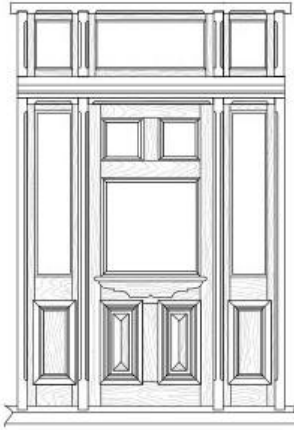

SUBLACO RESTORATION

EST. 1981

Traditional Entry Door Frame

SOLID TIMBER

Glazing options available to suit this entry frame.

TRADITIONAL ENTRY DOOR
WITH SIDE AND HEAD PANEL

DETAILS	PRICE
Traditional Entry Frame, Fanlight Sashes, Door	P.O.A

Pre-Hung Bi-Fold Doors and Frame

PRE-HUNG (DISASSEMBLED FOR TRANSPORT)

1 Light and 1 Light / 1 Panel Doors. Other doors available.