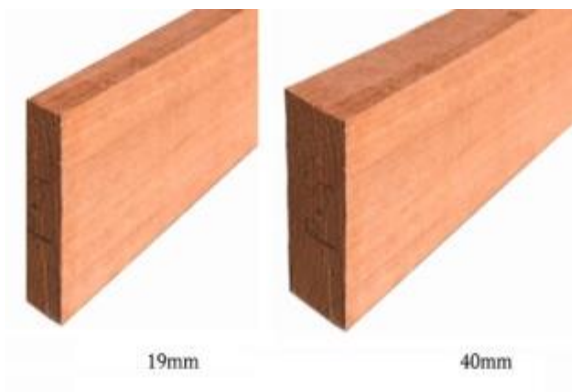

DIMENSIONS (MM)	LENGTHS (M)	L/M
42 x 19	3.6 to 5.7	$ 3.04
67 x 19	3.6 to 5.7	$ 4.38
90 x 19	3.6 to 5.7	$ 5.82
138 X 19	3.6 to 5.7	$ 11.07
135 x 40	Random Lengths	$ 33.75
180 x 40	Random Lengths	$ 45.00