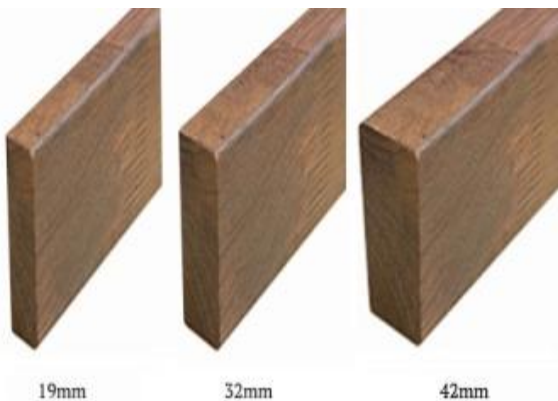

SUBIACO RESTORATION

EST. 1981

Meranti Finger Jointed

A VERSATILE HARDWOOD, TYPICALLY USED FOR DECORATIVE PURPOSES SUCH AS MOULDINGS, FURNITURE, PANNELLING, JOINERY ETC...

STOCKED

DIMENSIONS (MM)	LENGTHS (M)	L/M
42 x 19	5.7	\$ 2.30
67 x 19	5.7	\$ 3.92
90 x 19	5.7	\$ 4.28
112 x 30	5.4	\$ 13.90
130 x 30	5.4	\$ 16.12
112 x 40	5.4	\$ 18.54
130 x 40	5.4	\$ 21.47

Merbau Finger Jointed

BAL29 FIRE RATED - A HIGHLY DURABLE AND RESISTANT TO SHRINKAGE, TWISTING AND TERMITES

2-3 DAYS

DIMENSIONS (MM)	LENGTHS (M)	L/M
42 x 18	5.4	\$ 6.04
70 x 19	5.4	\$ 9.69
70 x 32	3.0 to 6.0	\$ 22.58
90 x 32	3.0 to 6.0	\$ 30.34
42 x 42	5.4	\$ 17.94
70 x 42	3.0 to 6.0	\$ 28.96
90 x 42	3.0 to 6.0 / 7.2	\$ 37.23