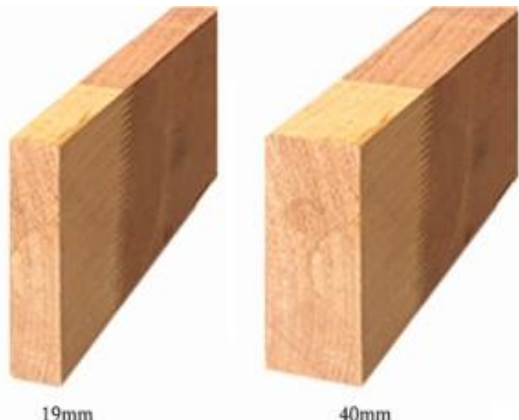

Merbau Dressed All Round Solid

BAL29 FIRE RATED - A HIGHLY DURABLE AND RESISTANT TO SHRINKAGE, TWISTING AND TERMITES

2-3 DAYS

DIMENSIONS (MM)	LENGTHS (M)	L/M
140 x 42	Random Lengths	\$ 57.01
190 x 42	Random Lengths	\$ 80.36
240 x 42	Random Lengths	\$ 103.30
290 x 42	Random Lengths	\$ 124.36

Meranti Dressed All Round

A VERSATILE HARDWOOD, TYPICALLY USED FOR DECORATIVE PURPOSES SUCH AS MOULDINGS, FURNITURE, PANELLING, JOINERY ETC...

STOCKED

DIMENSIONS (MM)	LENGTHS (M)	L/M
42 x 19	3.6 to 5.7	\$ 3.04
67 x 19	3.6 to 5.7	\$ 4.38
90 x 19	3.6 to 5.7	\$ 5.82
138 X 19	3.6 to 5.7	\$ 11.07
135 x 40	Random Lengths	\$ 33.75
180 x 40	Random Lengths	\$ 45.00

SUBIACO RESTORATION

EST. 1981

Meranti Finger Jointed

A VERSATILE HARDWOOD, TYPICALLY USED FOR DECORATIVE PURPOSES SUCH AS MOULDINGS, FURNITURE, PANNELLING, JOINERY ETC...

STOCKED

DIMENSIONS (MM)	LENGTHS (M)	L/M
42 x 19	5.7	\$ 2.30
67 x 19	5.7	\$ 3.92
90 x 19	5.7	\$ 4.28
112 x 30	5.4	\$ 13.90
130 x 30	5.4	\$ 16.12
112 x 40	5.4	\$ 18.54
130 x 40	5.4	\$ 21.47

Merbau Finger Jointed

BAL29 FIRE RATED - A HIGHLY DURABLE AND RESISTANT TO SHRINKAGE, TWISTING AND TERMITES

2-3 DAYS

DIMENSIONS (MM)	LENGTHS (M)	L/M
42 x 18	5.4	\$ 6.04
70 x 19	5.4	\$ 9.69
70 x 32	3.0 to 6.0	\$ 22.58
90 x 32	3.0 to 6.0	\$ 30.34
42 x 42	5.4	\$ 17.94
70 x 42	3.0 to 6.0	\$ 28.96
90 x 42	3.0 to 6.0 / 7.2	\$ 37.23