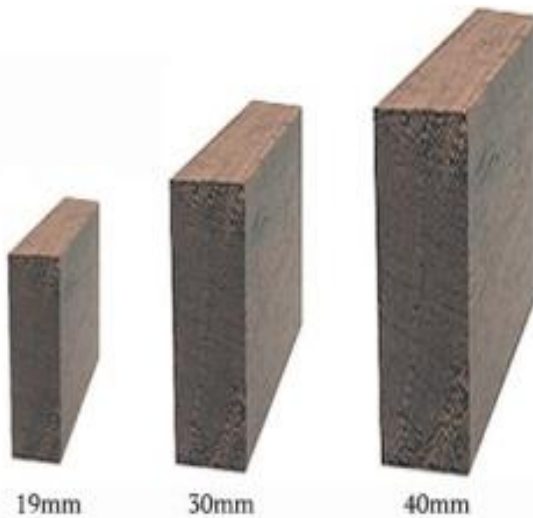

## Australian Oak Dressed All Round

A PREMIUM HARDWOOD PERFECT FOR CONSTRUCTION AND INTERIOR USE

**\*\* Limited Stock Available**  
**\*\* American Oak coming soon**

DIMENSIONS (MM)	LENGTHS (M)	L/M
42 x 19	Random Lengths 0.9 - 5.4m	\$ 7.08
65 x 19	Random Lengths 0.9 - 5.4m	\$ 10.62
90 x 19	Random Lengths 0.9 - 5.4m	\$ 15.14
110 x 19	Random Lengths 0.9 - 5.4m	\$ 18.84
135 x 19	Random Lengths 0.9 - 5.4m	\$ 25.91
160 x 19	Random Lengths 0.9 - 5.4m	\$ 29.16
185 x 19	Random Lengths 0.9 - 5.4m	\$ 36.22
210 x 19	Random Lengths 0.9 - 5.4m	\$ 58.77
235 x 19	Random Lengths 0.9 - 5.4m	\$ 71.54
65 x 32	Random Lengths 0.9 - 5.4m	\$ 15.52
90 x 32	Random Lengths 0.9 - 5.4m	\$ 21.15
110 x 32	Random Lengths 0.9 - 5.4m	\$ 27.37
135 x 32	Random Lengths 0.9 - 5.4m	\$ 39.40
185 x 32	Random Lengths 0.9 - 5.4m	\$ 52.71
240 x 33	Random Lengths 0.9 - 5.4m	\$ 78.93
285 x 33	Random Lengths 0.9 - 5.4m	\$ 94.65
42 x 42	Random Lengths 0.9 - 5.4m	\$ 13.73
65 x 42	Random Lengths 0.9 - 5.4m	\$ 20.36
90 x 42	Random Lengths 0.9 - 5.4m	\$ 29.81
110 x 42	Random Lengths 0.9 - 5.4m	\$ 36.12
135 x 42	Random Lengths 0.9 - 5.4m	\$ 53.81
185 x 42	Random Lengths 0.9 - 5.4m	\$ 75.48
240 x 43	Random Lengths 0.9 - 5.4m	\$ 119.86
285 x 43	Random Lengths 0.9 - 5.4m	\$ 131.64

## Jarrah Standard Dressed All Round

RENOWNED FOR ITS VERSATILITY, DURABILITY AND STRENGTH

DIMENSIONS (MM)	LENGTHS (M)	L/M
42 x 19	Random Lengths	\$ 7.50
80 x 19	Random Lengths	\$ 16.25
125 x 19	Random Lengths	\$ 24.38
180 x 19	Random Lengths	\$ 32.50
40 x 30	Random Lengths	\$ 12.35
80 x 30	Random Lengths	\$ 24.70
125 x 30	Random Lengths	\$ 37.05
180 x 30	Random Lengths	\$ 49.40
40 x 40	Random Lengths	\$ 16.25
80 x 40	Random Lengths	\$ 32.50
112 x 40	Random Lengths	\$ 40.63
130 x 40	Random Lengths	\$ 48.75
180 x 40	Random Lengths	\$ 65.00