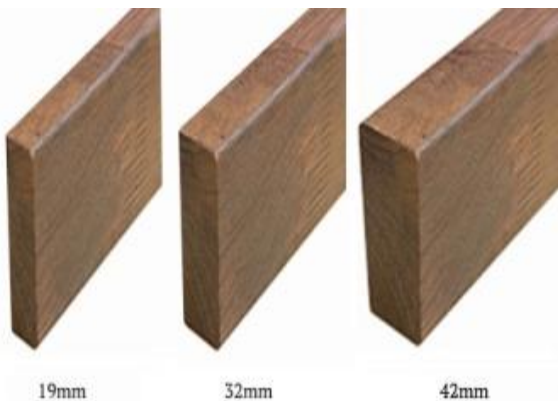

## Meranti Finger Jointed

A VERSATILE HARDWOOD, TYPICALLY USED FOR DECORATIVE PURPOSES SUCH AS MOULDINGS, FURNITURE, PANNELLING, JOINERY ETC...

STOCKED

DIMENSIONS (MM)	LENGTHS (M)	L/M
42 x 19	5.7	\$ 2.30
67 x 19	5.7	\$ 3.92
90 x 19	5.7	\$ 4.28
112 x 30	5.4	\$ 13.47
130 x 30	5.4	\$ 15.62
112 x 40	5.4	\$ 17.96
130 x 40	5.4	\$ 20.81

## Merbau Finger Jointed

BAL29 FIRE RATED - A HIGHLY DURABLE AND RESISTANT TO SHRINKAGE, TWISTING AND TERMITES

2-3 DAYS

DIMENSIONS (MM)	LENGTHS (M)	L/M
42 x 18	5.4	\$ 5.68
70 x 19	5.4	\$ 7.93
70 x 32	3.0 to 6.0	\$ 20.00
90 x 32	3.0 to 6.0	\$ 25.94
42 x 42	5.4	\$ 16.58
70 x 42	3.0 to 6.0	\$ 25.94
90 x 42	3.0 to 6.0 / 7.2	\$ 33.48