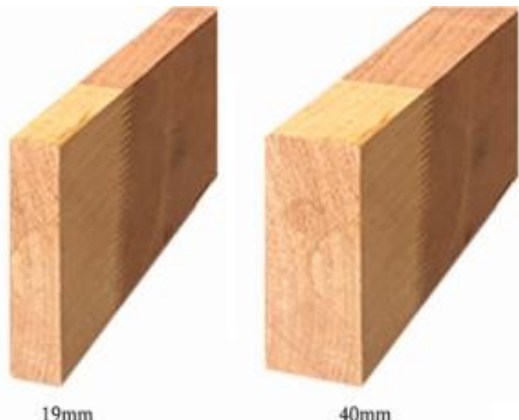

SUBLACO RESTORATION

EST. 1981

Meranti Finger Jointed

A VERSATILE HARDWOOD, TYPICALLY USED FOR DECORATIVE PURPOSES SUCH AS MOULDINGS, FURNITURE, PANNELLING, JOINERY ETC...

STOCKED

DIMENSIONS (MM)	LENGTHS (M)	L/M
42 x 19	5.7	$ 2.30
67 x 19	5.7	$ 3.92
90 x 19	5.7	$ 4.28
112 x 30	5.4	$ 13.47
130 x 30	5.4	$ 15.62
112 x 40	5.4	$ 17.96
130 x 40	5.4	$ 20.81