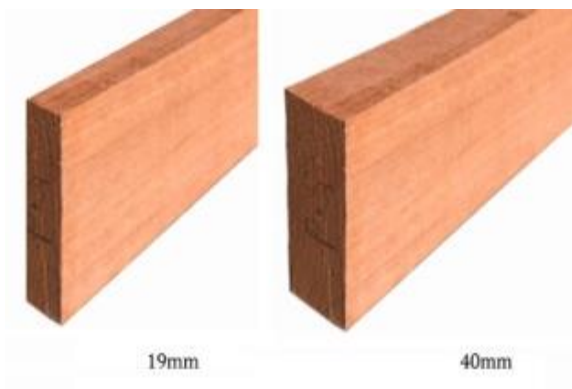

DIMENSIONS (MM)	LENGTHS (M)	L/M
42 x 19	3.6 to 5.7	$ 3.04
67 x 19	3.6 to 5.7	$ 4.38
90 x 19	3.6 to 5.7	$ 5.82
138 X 19	3.6 to 5.7	$ 11.07
135 x 40	Random Lengths	$ 33.75
180 x 40	Random Lengths	$ 45.00