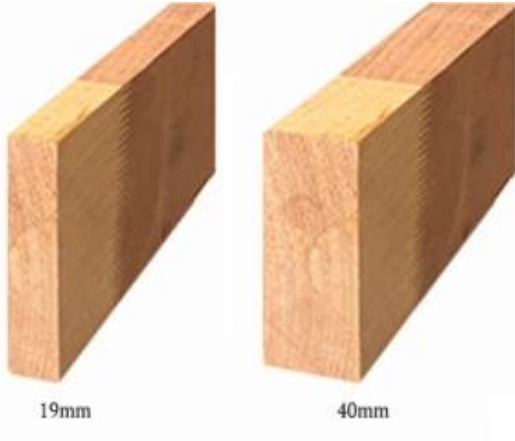

Merbau Dressed All Round Solid

BAL29 FIRE RATED - A HIGHLY DURABLE AND RESISTANT TO SHRINKAGE, TWISTING AND TERMITES

2-3 DAYS

DIMENSIONS (MM)	LENGTHS (M)	L/M
140 x 42	Random Lengths	\$ 53.19
190 x 42	Random Lengths	\$ 74.24
240 x 42	Random Lengths	\$ 96.31
290 x 42	Random Lengths	\$ 121.34

Meranti Dressed All Round

A VERSATILE HARDWOOD, TYPICALLY USED FOR DECORATIVE PURPOSES SUCH AS MOULDINGS, FURNITURE, PANELLING, JOINERY ETC...

STOCKED

DIMENSIONS (MM)	LENGTHS (M)	L/M
42 x 19	3.6 to 5.7	\$ 3.04
67 x 19	3.6 to 5.7	\$ 4.38
90 x 19	3.6 to 5.7	\$ 5.82
138 X 19	3.6 to 5.7	\$ 11.07
135 x 40	Random Lengths	\$ 33.75
180 x 40	Random Lengths	\$ 45.00

SUBLACO RESTORATION

EST. 1981

Meranti Finger Jointed

A VERSATILE HARDWOOD, TYPICALLY USED FOR DECORATIVE PURPOSES SUCH AS MOULDINGS, FURNITURE, PANNELING, JOINERY ETC...

STOCKED

DIMENSIONS (MM)	LENGTHS (M)	L/M
42 x 19	5.7	\$ 2.30
67 x 19	5.7	\$ 3.92
90 x 19	5.7	\$ 4.28
112 x 30	5.4	\$ 12.40
130 x 30	5.4	\$ 14.37
112 x 40	5.4	\$ 16.53
130 x 40	5.4	\$ 19.17

Merbau Finger Jointed

BAL29 FIRE RATED - A HIGHLY DURABLE AND RESISTANT TO SHRINKAGE, TWISTING AND TERMITES

2-3 DAYS

DIMENSIONS (MM)	LENGTHS (M)	L/M
42 x 18	5.4	\$ 5.68
70 x 19	5.4	\$ 7.93
70 x 32	3.0 to 6.0	\$ 20.00
90 x 32	3.0 to 6.0	\$ 25.94
42 x 42	5.4	\$ 16.58
70 x 42	3.0 to 6.0	\$ 25.94
90 x 42	3.0 to 6.0 / 7.2	\$ 33.48