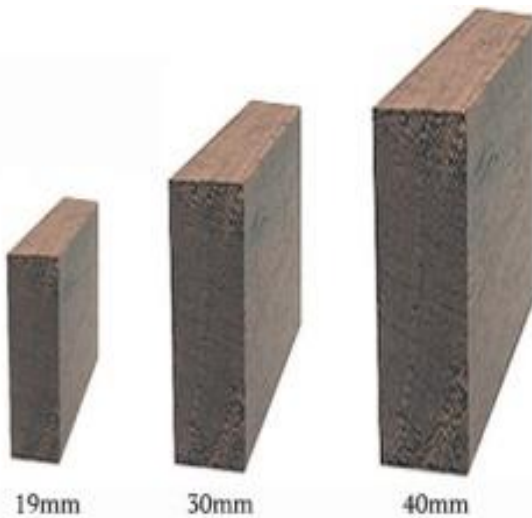

SUBIACO RESTORATION

EST. 1981

Australian Oak Dressed All Round

A PREMIUM HARDWOOD PERFECT FOR CONSTRUCTION AND INTERIOR USE

**** Limited Stock Available**
**** American Oak coming soon**

DIMENSIONS (MM)	LENGTHS (M)	L/M
42 x 19	Random Lengths 0.9 - 5.4m	\$ 7.08
65 x 19	Random Lengths 0.9 - 5.4m	\$ 10.62
90 x 19	Random Lengths 0.9 - 5.4m	\$ 15.14
110 x 19	Random Lengths 0.9 - 5.4m	\$ 18.84
135 x 19	Random Lengths 0.9 - 5.4m	\$ 25.91
160 x 19	Random Lengths 0.9 - 5.4m	\$ 29.16
185 x 19	Random Lengths 0.9 - 5.4m	\$ 36.22
210 x 19	Random Lengths 0.9 - 5.4m	\$ 58.77
235 x 19	Random Lengths 0.9 - 5.4m	\$ 71.54
65 x 32	Random Lengths 0.9 - 5.4m	\$ 15.52
90 x 32	Random Lengths 0.9 - 5.4m	\$ 21.15
110 x 32	Random Lengths 0.9 - 5.4m	\$ 27.37
135 x 32	Random Lengths 0.9 - 5.4m	\$ 39.40
185 x 32	Random Lengths 0.9 - 5.4m	\$ 52.71
240 x 33	Random Lengths 0.9 - 5.4m	\$ 78.93
285 x 33	Random Lengths 0.9 - 5.4m	\$ 94.65
42 x 42	Random Lengths 0.9 - 5.4m	\$ 13.73
65 x 42	Random Lengths 0.9 - 5.4m	\$ 20.36
90 x 42	Random Lengths 0.9 - 5.4m	\$ 29.81
110 x 42	Random Lengths 0.9 - 5.4m	\$ 36.12
135 x 42	Random Lengths 0.9 - 5.4m	\$ 53.81
185 x 42	Random Lengths 0.9 - 5.4m	\$ 75.48
240 x 43	Random Lengths 0.9 - 5.4m	\$ 119.86
285 x 43	Random Lengths 0.9 - 5.4m	\$ 131.64

Jarrah Standard Dressed All Round

RENOWNED FOR ITS VERSATILITY, DURABILITY AND STRENGTH

DIMENSIONS (MM)	LENGTHS (M)	L/M
42 x 19	Random Lengths	\$ 7.50
80 x 19	Random Lengths	\$ 16.25
125 x 19	Random Lengths	\$ 24.38
180 x 19	Random Lengths	\$ 32.50
40 x 30	Random Lengths	\$ 12.35
80 x 30	Random Lengths	\$ 24.70
125 x 30	Random Lengths	\$ 37.05
180 x 30	Random Lengths	\$ 49.40
40 x 40	Random Lengths	\$ 16.25
80 x 40	Random Lengths	\$ 32.50
112 x 40	Random Lengths	\$ 40.63
130 x 40	Random Lengths	\$ 48.75
180 x 40	Random Lengths	\$ 65.00