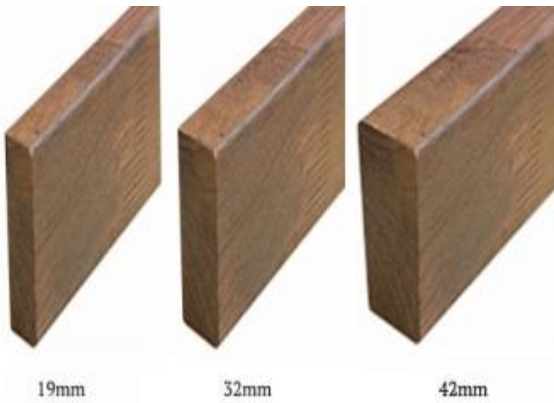

SUBLACO RESTORATION

EST. 1981

Meranti Finger Jointed

A VERSATILE HARDWOOD, TYPICALLY USED FOR DECORATIVE PURPOSES SUCH AS MOULDINGS, FURNITURE, PANNELING, JOINERY ETC...

STOCKED

DIMENSIONS (MM)	LENGTHS (M)	L/M
42 x 19	5.7	\$ 2.30
67 x 19	5.7	\$ 3.92
90 x 19	5.7	\$ 4.28
112 x 30	5.4	\$ 12.40
130 x 30	5.4	\$ 14.37
112 x 40	5.4	\$ 16.53
130 x 40	5.4	\$ 19.17

Merbau Finger Jointed

BAL29 FIRE RATED - A HIGHLY DURABLE AND RESISTANT TO SHRINKAGE, TWISTING AND TERMITES

2-3 DAYS

DIMENSIONS (MM)	LENGTHS (M)	L/M
42 x 18	5.4	\$ 5.68
70 x 19	5.4	\$ 7.93
70 x 32	3.0 to 6.0	\$ 20.00
90 x 32	3.0 to 6.0	\$ 25.94
42 x 42	5.4	\$ 16.58
70 x 42	3.0 to 6.0	\$ 25.94
90 x 42	3.0 to 6.0 / 7.2	\$ 33.48