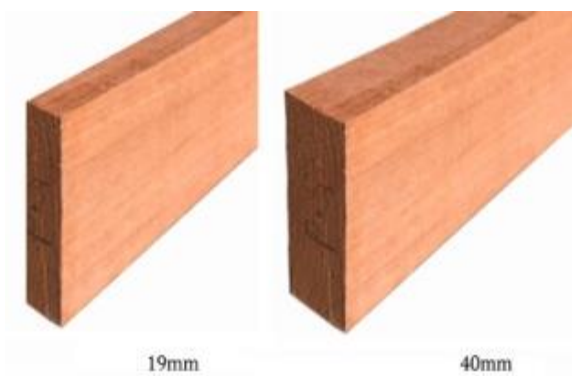

DIMENSIONS (MM)	LENGTHS (M)	L/M
42 x 19	3.6 to 5.7	$ 3.04
67 x 19	3.6 to 5.7	$ 4.38
90 x 19	3.6 to 5.7	$ 5.82
138 X 19	3.6 to 5.7	$ 11.07
135 x 40	Random Lengths	$ 33.75
180 x 40	Random Lengths	$ 45.00