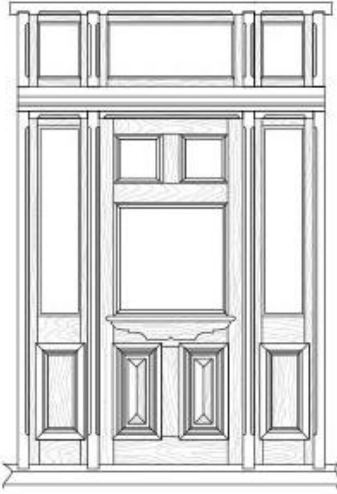

DETAILS	DIMENSIONS (MM)	WAS	NOW
Bungalow 3 Panel	870 x 2040 x 35	\$295.00	\$ 147.50
Bungalow 1 Light 2 Panel	720 x 2040 x 35	\$405.00	\$ 202.50

STOCK CLEARANCE

50% OFF

French Doors

GLAZED FRENCH DOORS

DETAILS	DIMENSIONS (MM)	WAS	NOW
1 Light	620/720 x 2040x40	\$289	\$ 144.50
1 Light	620/720/820 x 2340x40	\$335	\$ 167.50
1 Light 1 Panel	720 x 2340 x 40	\$349	\$ 174.50
4 Light Side Light	420 x 2040 x 40	\$256	\$ 128.00

SUBLACO RESTORATION

EST. 1981

Internal Doors

MDF Pre Primed

STOCK CLEARANCE

50% OFF

DETAILS	DIMENSIONS (MM)	WAS	NOW
Shaker 2 Panel Pre Primed	720 x 2340 x 35	\$275.00	\$ 137.50
Shaker 2 Panel Pre Primed	820 x 2340 x 35	\$295.00	\$ 147.50
Shaker 3 Panel Pre Primed	720 x 2340 x 35	\$275.00	\$ 137.50
Shaker 3 Panel Pre Primed	820 x 2340 x 35	\$295.00	\$ 147.50
Shaker 2 Panel Pre Primed	720 x 2040 x 35	\$260.00	\$ 130.00
Shaker 3 Panel Pre Primed	720 x 2040 x 35	\$260.00	\$ 130.00

SUBLACO RESTORATION

EST. 1981

Traditional Entry Door Frame

SOLID TIMBER

Glazing options available to suit this entry frame.

TRADITIONAL ENTRY DOOR
WITH SIDE AND HEAD PANEL

DETAILS	PRICE
Traditional Entry Frame, Fanlight Sashes, Door	P.O.A

Pre-Hung Bi-Fold Doors and Frame

PRE-HUNG (DISASSEMBLED FOR TRANSPORT)

1 Light and 1 Light / 1 Panel Doors. Other doors available.

DETAILS	DIMENSIONS (MM)	PRICE
3 Leaf	620/720/820 - 2040 height	P.O.A
3 Leaf	620/720/820 - 2340 height	P.O.A
4 Leaf	620/720/820 - 2040 height	P.O.A
4 Leaf	620/720/820 - 2340 height	P.O.A
5 Leaf	620/720/820 - 2040 height	P.O.A
5 Leaf	620/720/820 - 2340 height	P.O.A
6 Leaf	620/720/820 - 2040 height	P.O.A
6 Leaf	620/720/820 - 2340 height	P.O.A