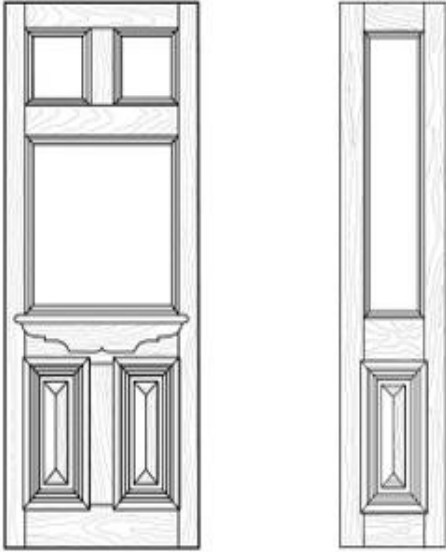

Internal Doors

ENGINEERED SOLID TIMBER

DETAILS	DIMENSIONS (MM)	PRICE
Hampton - American Oak	720 x 2040 x 35	\$ 360.00
Hampton - American Oak	820 x 2040 x 35	\$ 380.00
Hampton - American Oak	620 x 2340 x 35	\$ 350.00
Hampton - American Oak	720 x 2340 x 35	\$ 380.00
Hampton - American Oak	820 x 2340 x 35	\$ 395.00
Hampton - White Primed	720 x 2040 x 35	\$ 345.00
Hampton - White Primed	820 x 2040 x 35	\$ 365.00

Internal Doors

ENGINEERED SOLID TIMBER

DETAILS	DIMENSIONS (MM)	PRICE
Raised and Fielded 2 Panel Primed	620 x 2040 x 40	\$ 385.00
Raised and Fielded 2 Panel Primed	820 x 2040 x 40	\$ 440.00

SUBLACO RESTORATION

EST. 1981

External Doors

ENGINEERED SOLID TIMBER

DETAILS	DIMENSIONS (MM)	PRICE
3 Light 2 Panel Door with Bats, MLD & Shelves Primed	820 x 2040 x 40	\$ 660.00
1 Lt 1Pnl Sidelight C/Bat White Primed	420 x 2040 x 40	\$ 395.00

External Doors

ENGINEERED SOLID TIMBER

DETAILS	DIMENSIONS (MM)	PRICE
4 Panel Cricket Bat Primed	820 x 2040 x 40	\$ 775.00
2 Light 2 Panel Cricket Bat Primed	820 x 2040 x 40	\$ 615.00

SUBLACO RESTORATION

EST. 1981