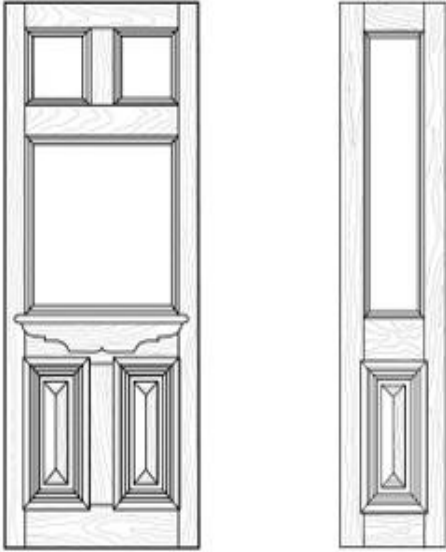

Internal Doors

ENGINEERED SOLID TIMBER

DETAILS	DIMENSIONS (MM)	PRICE
Raised and Fielded 2 Panel Primed	620 x 2040 x 40	\$ 385.00
Raised and Fielded 2 Panel Primed	820 x 2040 x 40	\$ 440.00

SUBLACO RESTORATION

EST. 1981

Internal Doors

MDF Pre Primed

DETAILS	DIMENSIONS (MM)	PRICE
Shaker 2 Panel Pre Primed	720 x 2340 x 35	\$ 275.00
Shaker 2 Panel Pre Primed	820 x 2340 x 35	\$ 295.00
Shaker 3 Panel Pre Primed	720 x 2340 x 35	\$ 275.00
Shaker 3 Panel Pre Primed	820 x 2340 x 35	\$ 295.00
Shaker 2 Panel Pre Primed	720 x 2040 x 35	\$ 260.00
Shaker 3 Panel Pre Primed	720 x 2040 x 35	\$ 260.00

SUBLACO RESTORATION

EST. 1981

External Doors

ENGINEERED SOLID TIMBER

DETAILS	DIMENSIONS (MM)	PRICE
3 Light 2 Panel Door with Bats, MLD & Shelves Primed	820 x 2040 x 40	\$ 660.00
1 Lt 1Pnl Sidelight C/Bat White Primed	420 x 2040 x 40	\$ 395.00

External Doors

ENGINEERED SOLID TIMBER

DETAILS	DIMENSIONS (MM)	PRICE
4 Panel Cricket Bat Primed	820 x 2040 x 40	\$ 775.00
2 Light 2 Panel Cricket Bat Primed	820 x 2040 x 40	\$ 615.00

SUBLACO RESTORATION

EST. 1981