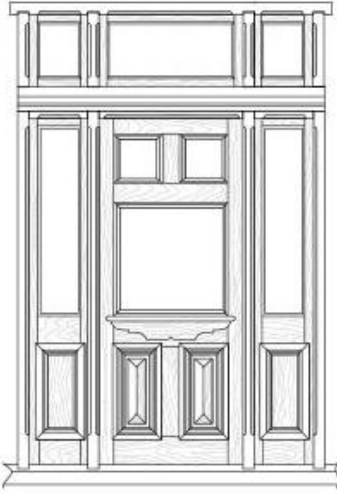

DETAILS	DIMENSIONS (MM)	WAS	NOW
Bungalow 3 Panel	870 x 2040 x 35	\$295.00	\$ 147.50
Bungalow 1 Light 2 Panel	720 x 2040 x 35	\$405.00	\$ 202.50

STOCK CLEARANCE

50% OFF

French Doors

GLAZED FRENCH DOORS

DETAILS	DIMENSIONS (MM)	WAS	NOW
1 Light	620/720/820 x 2040x40	\$289	\$ 144.50
1 Light	620/720/820 x 2340x40	\$335	\$ 167.50
1 Light 1 Panel	720 x 2340 x 40	\$349	\$ 174.50

GLAZED FRENCH DOORS

DETAILS	DIMENSIONS (MM)	WAS	NOW
8 Light	720 x 2040 x 40	\$319	\$ 159.50
4 Light Side Light	420 x 2040 x 40	\$256	\$ 128.00

SUBLACO RESTORATION

EST. 1981

Traditional Entry Door Frame

SOLID TIMBER

Glazing options available to suit this entry frame.

TRADITIONAL ENTRY DOOR
WITH SIDE AND HEAD PANEL

DETAILS	PRICE
Traditional Entry Frame, Fanlight Sashes, Door	P.O.A

Pre-Hung Bi-Fold Doors and Frame

PRE-HUNG (DISASSEMBLED FOR TRANSPORT)

1 Light and 1 Light / 1 Panel Doors. Other doors available.

DETAILS	DIMENSIONS (MM)	PRICE
3 Leaf	620/720/820 - 2040 height	P.O.A
3 Leaf	620/720/820 - 2340 height	P.O.A
4 Leaf	620/720/820 - 2040 height	P.O.A
4 Leaf	620/720/820 - 2340 height	P.O.A
5 Leaf	620/720/820 - 2040 height	P.O.A
5 Leaf	620/720/820 - 2340 height	P.O.A
6 Leaf	620/720/820 - 2040 height	P.O.A
6 Leaf	620/720/820 - 2340 height	P.O.A