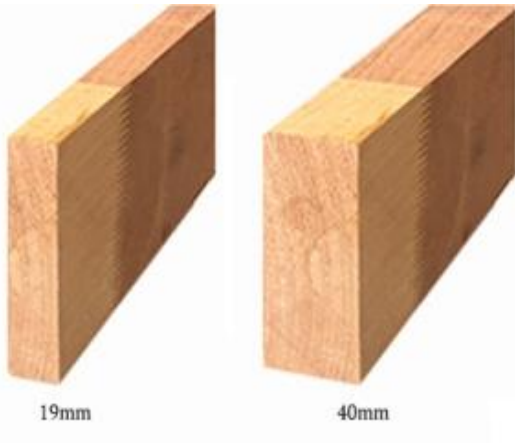

Merbau Dressed All Round Solid

BAL29 FIRE RATED - A HIGHLY DURABLE AND RESISTANT TO SHRINKAGE, TWISTING AND TERMITES

2-3 DAYS

DIMENSIONS (MM)	LENGTHS (M)	L/M
140 x 42	Random Lengths	\$ 53.19
190 x 42	Random Lengths	\$ 74.24
240 x 42	Random Lengths	\$ 96.31
290 x 42	Random Lengths	\$ 121.34

Meranti Dressed All Round

A VERSATILE HARDWOOD, TYPICALLY USED FOR DECORATIVE PURPOSES SUCH AS MOULDINGS, FURNITURE, PANELLING, JOINERY ETC...

STOCKED

DIMENSIONS (MM)	LENGTHS (M)	L/M
42 x 19	3.6 to 5.7	\$ 3.04
67 x 19	3.6 to 5.7	\$ 4.38
90 x 19	3.6 to 5.7	\$ 5.82
138 X 19	3.6 to 5.7	\$ 11.07
135 x 40	Random Lengths	\$ 33.75
180 x 40	Random Lengths	\$ 45.00

SUBLACO RESTORATION

EST. 1981

Meranti Finger Jointed

A VERSATILE HARDWOOD, TYPICALLY USED FOR DECORATIVE PURPOSES SUCH AS MOULDINGS, FURNITURE, PANNELLING, JOINERY ETC...

STOCKED

DIMENSIONS (MM)	LENGTHS (M)	L/M
42 x 19	5.7	\$ 2.30
67 x 19	5.7	\$ 3.92
90 x 19	5.7	\$ 4.28
112 x 40	5.4	\$ 16.53
130 x 40	5.4	\$ 19.17

Merbau Finger Jointed

BAL29 FIRE RATED - A HIGHLY DURABLE AND RESISTANT TO SHRINKAGE, TWISTING AND TERMITES

2-3 DAYS

DIMENSIONS (MM)	LENGTHS (M)	L/M
42 x 18	5.4	\$ 5.68
70 x 19	5.4	\$ 7.93
70 x 32	3.0 to 6.0	\$ 20.00
90 x 32	3.0 to 6.0	\$ 25.94
42 x 42	5.4	\$ 16.58
70 x 42	3.0 to 6.0	\$ 25.94
90 x 42	3.0 to 6.0 / 7.2	\$ 33.48