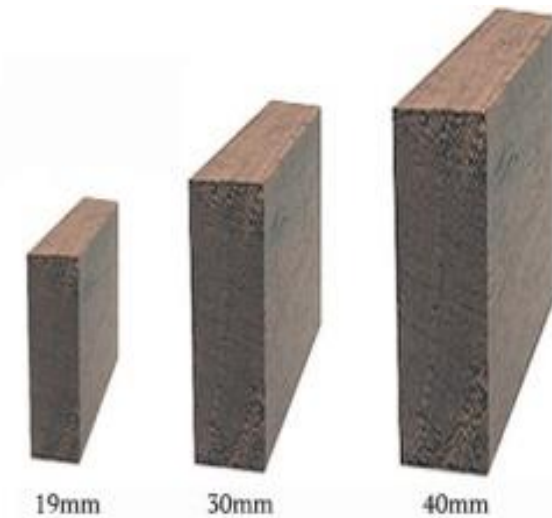

SUBIACO RESTORATION

EST. 1981

Australian Oak Dressed All Round

A PREMIUM HARDWOOD PERFECT FOR CONSTRUCTION AND INTERIOR USE

DIMENSIONS (MM)	LENGTHS (M)	L/M
42 x 19	Random Lengths 0.9 - 5.4m	\$ 7.08
65 x 19	Random Lengths 0.9 - 5.4m	\$ 10.62
90 x 19	Random Lengths 0.9 - 5.4m	\$ 15.14
110 x 19	Random Lengths 0.9 - 5.4m	\$ 18.84
135 x 19	Random Lengths 0.9 - 5.4m	\$ 25.91
160 x 19	Random Lengths 0.9 - 5.4m	\$ 29.16
185 x 19	Random Lengths 0.9 - 5.4m	\$ 36.22
210 x 19	Random Lengths 0.9 - 5.4m	\$ 58.77
235 x 19	Random Lengths 0.9 - 5.4m	\$ 71.54
65 x 32	Random Lengths 0.9 - 5.4m	\$ 15.52
90 x 32	Random Lengths 0.9 - 5.4m	\$ 21.15
110 x 32	Random Lengths 0.9 - 5.4m	\$ 26.14
135 x 32	Random Lengths 0.9 - 5.4m	\$ 39.29
185 x 32	Random Lengths 0.9 - 5.4m	\$ 57.95
240 x 33	Random Lengths 0.9 - 5.4m	\$ 78.71
285 x 33	Random Lengths 0.9 - 5.4m	\$ 93.70
42 x 42	Random Lengths 0.9 - 5.4m	\$ 13.88
65 x 42	Random Lengths 0.9 - 5.4m	\$ 20.36
90 x 42	Random Lengths 0.9 - 5.4m	\$ 29.81
110 x 42	Random Lengths 0.9 - 5.4m	\$ 40.09
135 x 42	Random Lengths 0.9 - 5.4m	\$ 54.62
185 x 42	Random Lengths 0.9 - 5.4m	\$ 90.49
240 x 43	Random Lengths 0.9 - 5.4m	\$ 116.40
285 x 43	Random Lengths 0.9 - 5.4m	\$ 137.20

Jarrah Standard Dressed All Round

RENOWNED FOR ITS VERSATILITY, DURABILITY AND STRENGTH

DIMENSIONS (MM)	LENGTHS (M)	L/M
42 x 19	Random Lengths	\$ 7.50
80 x 19	Random Lengths	\$ 16.25
125 x 19	Random Lengths	\$ 24.38
180 x 19	Random Lengths	\$ 32.50
40 x 30	Random Lengths	\$ 12.35
80 x 30	Random Lengths	\$ 24.70
125 x 30	Random Lengths	\$ 37.05
180 x 30	Random Lengths	\$ 49.40
40 x 40	Random Lengths	\$ 16.25
80 x 40	Random Lengths	\$ 32.50
112 x 40	Random Lengths	\$ 40.63
130 x 40	Random Lengths	\$ 48.75
180 x 40	Random Lengths	\$ 65.00