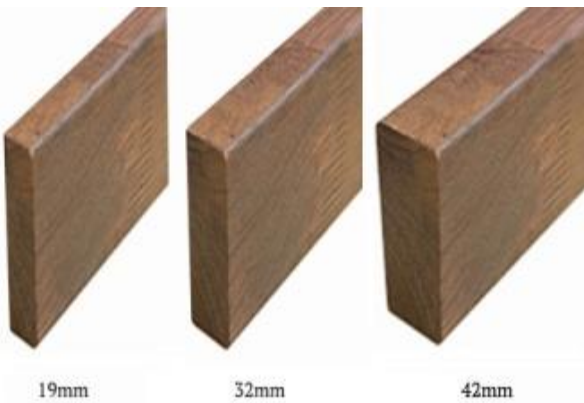

SUBLACO RESTORATION

EST. 1981

Meranti Finger Jointed

A VERSATILE HARDWOOD, TYPICALLY USED FOR DECORATIVE PURPOSES SUCH AS MOULDINGS, FURNITURE, PANNELLING, JOINERY ETC...

STOCKED

DIMENSIONS (MM)	LENGTHS (M)	L/M
42 x 19	5.7	\$ 2.30
67 x 19	5.7	\$ 3.92
90 x 19	5.7	\$ 4.28
112 x 40	5.4	\$ 16.53
130 x 40	5.4	\$ 19.17

Merbau Finger Jointed

BAL29 FIRE RATED - A HIGHLY DURABLE AND RESISTANT TO SHRINKAGE, TWISTING AND TERMITES

2-3 DAYS

DIMENSIONS (MM)	LENGTHS (M)	L/M
42 x 18	5.4	\$ 5.68
70 x 19	5.4	\$ 7.93
70 x 32	3.0 to 6.0	\$ 20.00
90 x 32	3.0 to 6.0	\$ 25.94
42 x 42	5.4	\$ 16.58
70 x 42	3.0 to 6.0	\$ 25.94
90 x 42	3.0 to 6.0 / 7.2	\$ 33.48