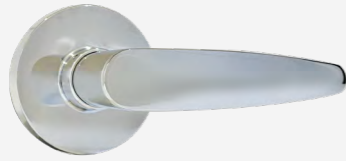

Door Levers

EQUATOS

Abode Door Levers

Finish:

- ☐ Polish Chrome
- ☐ Satin Chrome Plate
- ☐ Polish Brass (L03)

Option:

Function:

- Passage
- Privacy