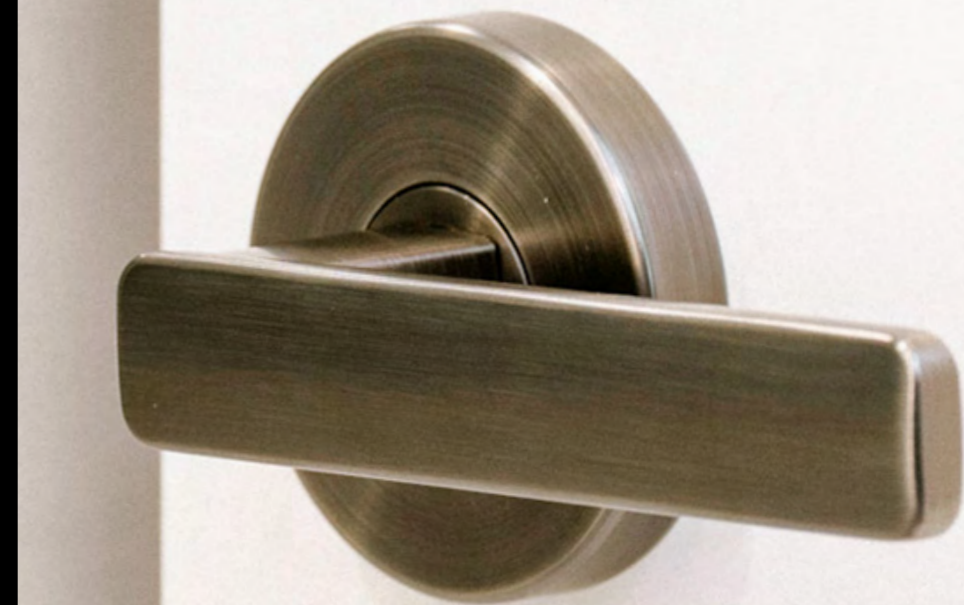

Internal Handle Options:

CURVA

*: Internal handle options refer to page 11

02. Door Levers

Engineered for easy installation, the stylishly steadfast door lever series is our signature range and has been developed with both the builder and home renovator in mind.

KEY FEATURES

- Smart non-handed levers available in bold, modern design.
- Available in dummy, passage, and privacy models
- All come with adjustable 60mm spring-latches and dead latches
- Some designs also available as keyed alike security combination entrance and deadbolts (refer to Lockable Door Levers)
- Suited to doors 35mm to 45mm thick