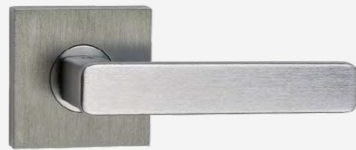

KEY FEATURES

- Smart non-handed levers available in bold, modern design.
- Available in dummy, passage, and privacy models
- All come with adjustable 60mm spring-latches and dead latches
- Some designs also available as keyed alike security combination entrance and deadbolts (refer to Lockable Door Levers)
- Suited to doors 35mm to 45mm thick

Door Levers

DECORUS

Abode Door Levers

Finish:

- Matt Black
- Rumble Nickle
- Satin Brass
- Satin Chrome Plate
- Polish Chrome

Option:

- Round Rose
- Square Rose

Function:

- Dummy*
- Passage
- Privacy

VITUS

Abode Door Levers

Finish:

- Matt Black
- Gun Metal*
- Satin Chrome Plate
- Polish Chrome

Option:

- Round Rose
- Square Rose

Function: