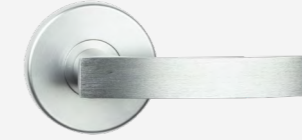

Door Levers

NOVUM

Abode Door Levers

Finish:

- ☐ Polish Chrome
- ☐ Satin Chrome Plate

Option:

- ☐ Round Rose
- ☐ Square Rose

Function:

- ☐ Dummy*
- ☐ Passage
- ☐ Privacy