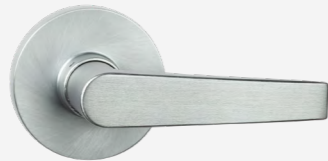

HORIZONTE

Abode Door Levers

Finish:

- ☐ Polish Chrome
- ☐ Satin Chrome Plate

Option:

Function:

- Passage
- Privacy