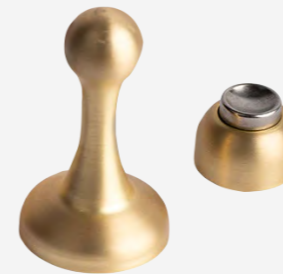

- Matt Black
- Satin Stainless Steel
- Satin Brass

FLUSH BOLT

Door Accessories

Finish:

- Matt Black
- Satin Stainless Steel
- Satin Brass

Dimension:
15cm

FLUSH PULL ROUND

Door Accessories

Finish:

- Matt Black
- Satin Stainless Steel
- Satin Brass
- Polished Stainless Steel

Dimension:
50x120mm 50x150mm

FLUSH PULL SQUARE

Door Accessories

Finish:

- Matt Black
- Satin Stainless Steel
- Satin Brass
- Polished Stainless Steel

Dimension:
50x120mm 50x150mm

MAGNETIC DOOR STOP

Door Accessories

Finish:

- Matt Black
- Satin Stainless Steel
- Satin Brass

Dimension:
Base: diameter of 45mm

EURO ESCUTCHEONS

Door Accessories