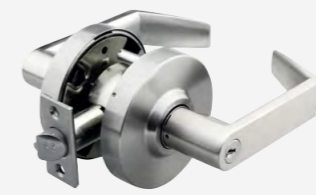

PLANUM

Lockable Sets

Finish:

- ☐ Satin Stainless Steel

Option:

- ☐ Round Rose

Function:

Fire Rated Keyed Entry
Fire Rated Vestibule