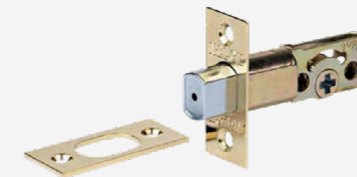

45MM BACKSET DEADBOLT LATCH & STRIKE FOR HANDLESET

Door Accessories

Finish:

- Matt Black
- Polish Brass (L03)
- Satin Brass
- Polish Chrome
- Venetian Bronze(10B)
- Satin Nickel