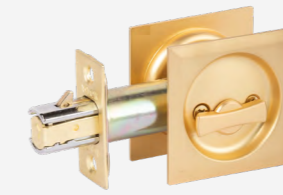

Function:

- Single Cylinder
- Double Cylinder

Gun Metal: Only Available in Round Rose*

07. Cavity Door Locks

Easy to install, Ideal for use in bedrooms, bathrooms, and other interior rooms where privacy is desired, our cavity door locks available in a range of styles and finishes to match the décor of any room.

KEY FEATURES

- Passage, Privacy and Key lockable
- Stylish and modern design either round or square
- Patient built-in latch for easy retrieval
- Easy to install.

Cavity Door Locks

POCKET DOOR LOCK

Cavity Door Locks