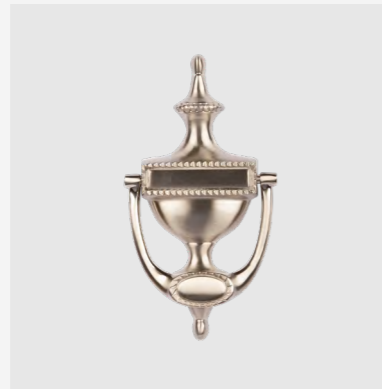

Index

06 - 07
Finish Guide