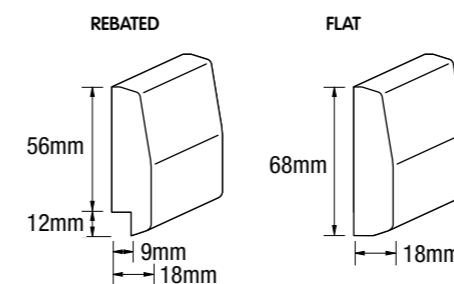

easyASCOT Classic Panel GP				
Description	Dado Wall	Window	Full Wall	Full Wall
Height	900mm	1200mm	2700mm	3000mm
Width	600mm	600mm	600mm	600mm
Thickness	9mm	9mm	9mm	9mm
Product Code	60087	60088	60082	60083

easyASCOT Vogue Panel GP			
Description	Solo 900	Duo 900	Duo 1200
Height	900mm	900mm	1200mm
Width	600mm	1200mm	600mm
Thickness	9mm	9mm	9mm
Product Code	60086	60085	60084

easydado rails

The easyDADO Classic and easyDADO Vogue finishing rails are crafted to deliver a perfect finish to your wall installations, regardless of the profile you choose to pair them with.

easyDADO Classic rail

easyDADO Vogue rail

easyDADO Classic rail Rebated

easyDADO Classic rail Flat

easyDADO Classic rail

easyDADO Classic rail GP		
Description	Rebated	Flat
Height	3600mm	3600mm
Width	48mm	58mm
Thickness	28mm	28mm
Product Code	60105	60106

easyDADO Vogue rail Rebated

easyDADO Vogue rail Flat

easyDADO Vogue rail

easyDADO Vogue rail GP		
Description	Rebated	Flat
Height	3600mm	3600mm
Width	68mm	68mm
Thickness	18mm	18mm
Product Code	60109	60108