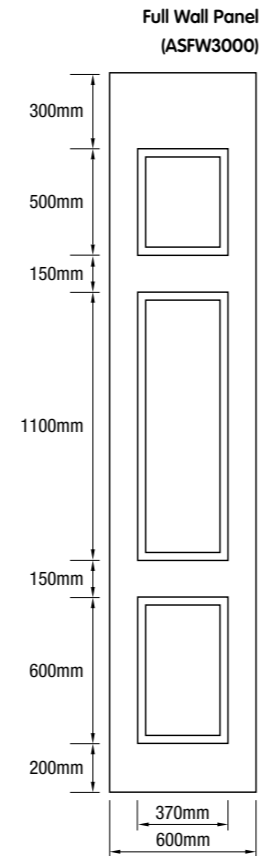

easyASCOT Classic Panel GP				
Description	Dado Wall	Window	Full Wall	Full Wall
Height	900mm	1200mm	2700mm	3000mm
Width	600mm	600mm	600mm	600mm
Thickness	9mm	9mm	9mm	9mm
Product Code	60087	60088	60082	60083

easyDADO Vogue rail Rebated

easyDADO Vogue rail Flat

easyDADO Vogue rail

easyDADO Vogue rail GP		
Description	Rebated	Flat
Height	3600mm	3600mm
Width	68mm	68mm
Thickness	18mm	18mm
Product Code	60109	60108