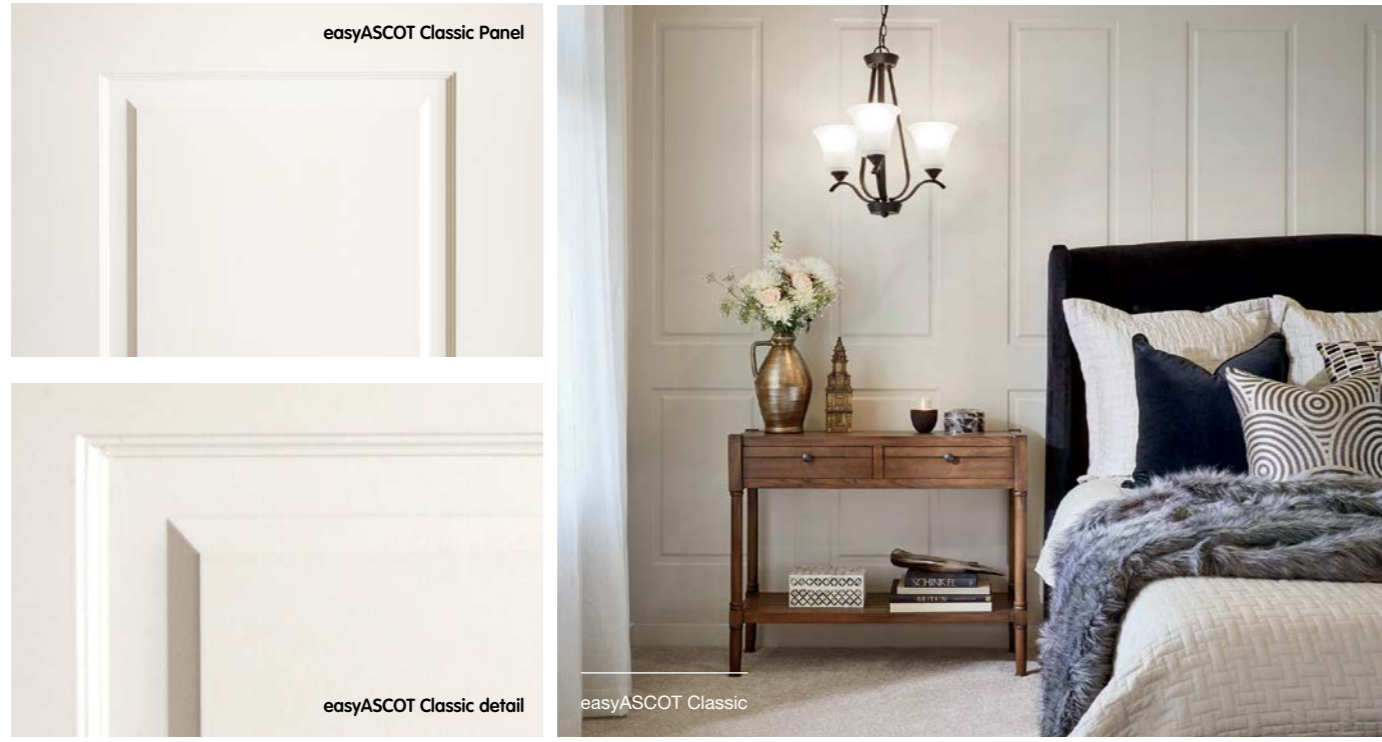

easyASCOT Classic Panel GP				
Description	Dado Wall	Window	Full Wall	Full Wall
Height	900mm	1200mm	2700mm	3000mm
Width	600mm	600mm	600mm	600mm
Thickness	9mm	9mm	9mm	9mm
Product Code	60087	60088	60082	60083