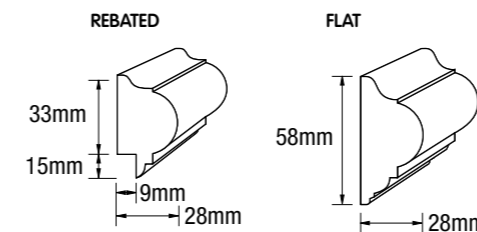

easyASCOT Vogue Panel GP			
Description	Solo 900	Duo 900	Duo 1200
Height	900mm	900mm	1200mm
Width	600mm	1200mm	600mm
Thickness	9mm	9mm	9mm
Product Code	60086	60085	60084

easydado rails

The easyDADO Classic and easyDADO Vogue finishing rails are crafted to deliver a perfect finish to your wall installations, regardless of the profile you choose to pair them with.

easyDADO Classic rail

easyDADO Vogue rail

easyDADO Classic rail Rebated

easyDADO Classic rail Flat

easyDADO Classic rail

easyDADO Classic rail GP		
Description	Rebated	Flat
Height	3600mm	3600mm
Width	48mm	58mm
Thickness	28mm	28mm
Product Code	60105	60106

easyDADO Vogue rail Rebated

easyDADO Vogue rail Flat

easyDADO Vogue rail

easyDADO Vogue rail GP		
Description	Rebated	Flat
Height	3600mm	3600mm
Width	68mm	68mm
Thickness	18mm	18mm
Product Code	60109	60108