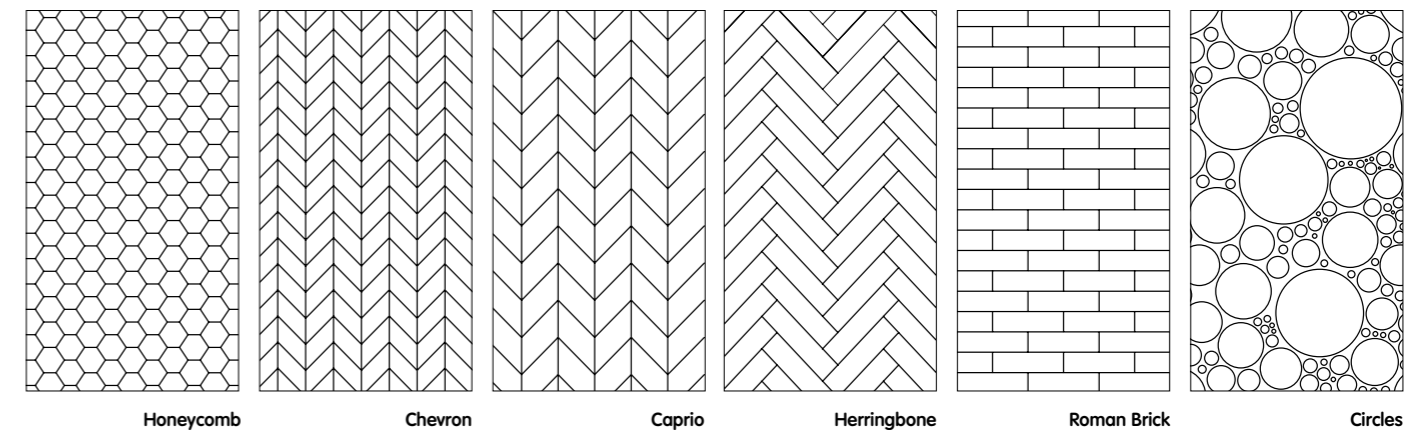

easyDADO Classic rail

Expression series

Introducing the Expression Series, a captivating collection that offers a wide range of decorative finishes for contemporary styling. With its stunning and versatile patterns, this series is perfect for any residential or commercial project. Create your desired atmosphere and bold design features with patterns that will suit a variety of spaces.

expression series

Product features:

- 6 unique designs to choose from
- Pre-primed
- Hidden tongue and groove easyjoin system
- Consistent board surface, no knot holes, splitting or splinters
- Australian made, manufactured & owned