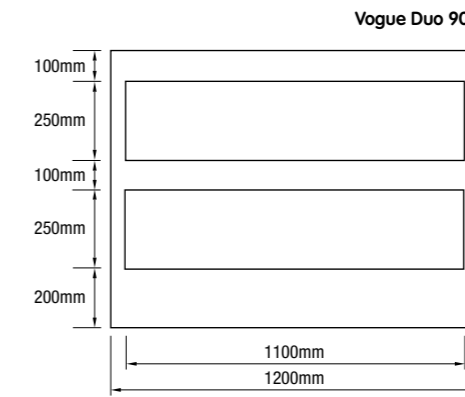

easyASCOT Classic Panel GP				
Description	Dado Wall	Window	Full Wall	Full Wall
Height	900mm	1200mm	2700mm	3000mm
Width	600mm	600mm	600mm	600mm
Thickness	9mm	9mm	9mm	9mm
Product Code	60087	60088	60082	60083

easyASCOT Vogue Panel GP			
Description	Solo 900	Duo 900	Duo 1200
Height	900mm	900mm	1200mm
Width	600mm	1200mm	600mm
Thickness	9mm	9mm	9mm
Product Code	60086	60085	60084