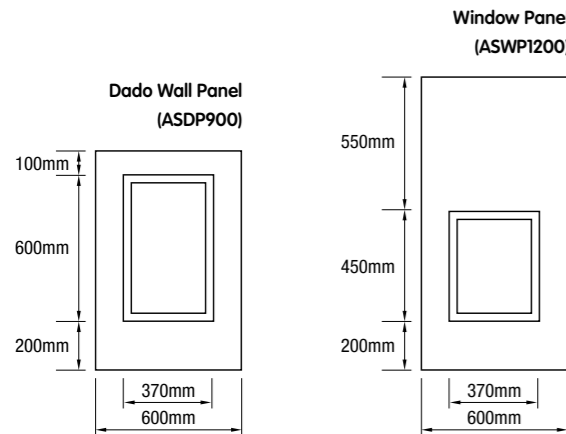

easyASCOT Classic Panel GP				
Description	Dado Wall	Window	Full Wall	Full Wall
Height	900mm	1200mm	2700mm	3000mm
Width	600mm	600mm	600mm	600mm
Thickness	9mm	9mm	9mm	9mm
Product Code	60087	60088	60082	60083