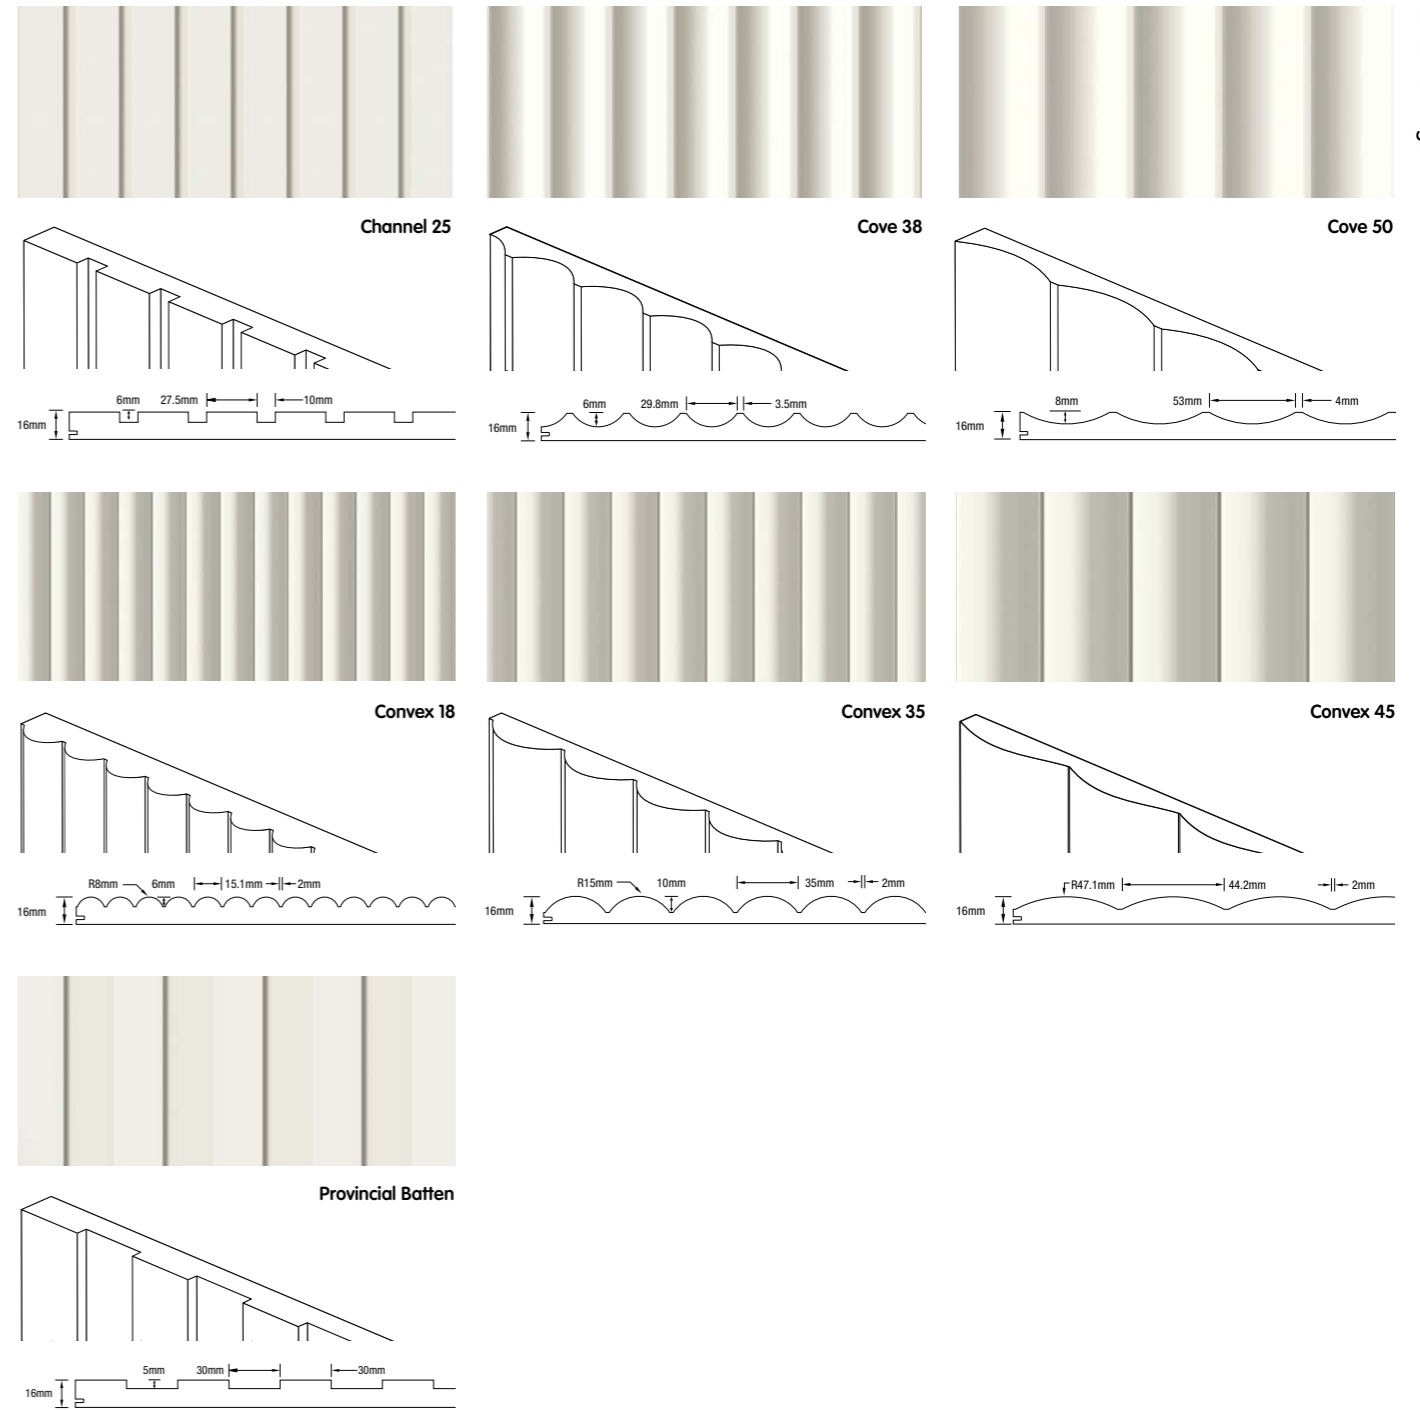

Substrate	Width	Length					
		900mm	1200mm	2400mm	2700mm	3100mm	
Channel 25	16mm MR MDF	1200mm	56594	56595	60434	56596	56597
Cove 38	16mm MR MDF	1200mm	56612	56613	60436	56614	56615
Cove 50	16mm MR MDF	1200mm	56616	56617	56618	56619	56620
Convex 18	16mm MR MDF	1200mm	56598	56599	56600	56601	56602
Convex 35	16mm MR MDF	1200mm	56603	56604	60435	56605	56606
Convex 45	16mm MR MDF	1200mm	56607	56608	56609	56610	56611
Provincial Batten	16mm MR MDF	1200mm	56627	56628	56629	56630	56631

*some lead times may apply