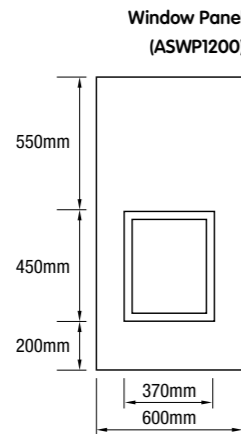

easyASCOT Classic Panel GP				
Description	Dado Wall	Window	Full Wall	Full Wall
Height	900mm	1200mm	2700mm	3000mm
Width	600mm	600mm	600mm	600mm
Thickness	9mm	9mm	9mm	9mm
Product Code	60087	60088	60082	60083