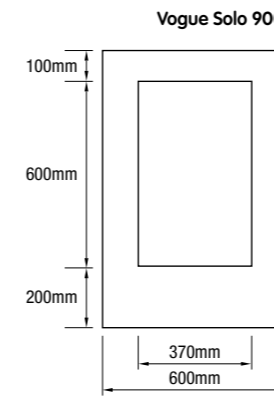

easyASCOT Classic Panel GP				
Description	Dado Wall	Window	Full Wall	Full Wall
Height	900mm	1200mm	2700mm	3000mm
Width	600mm	600mm	600mm	600mm
Thickness	9mm	9mm	9mm	9mm
Product Code	60087	60088	60082	60083

easyASCOT Vogue Panel GP			
Description	Solo 900	Duo 900	Duo 1200
Height	900mm	900mm	1200mm
Width	600mm	1200mm	600mm
Thickness	9mm	9mm	9mm
Product Code	60086	60085	60084