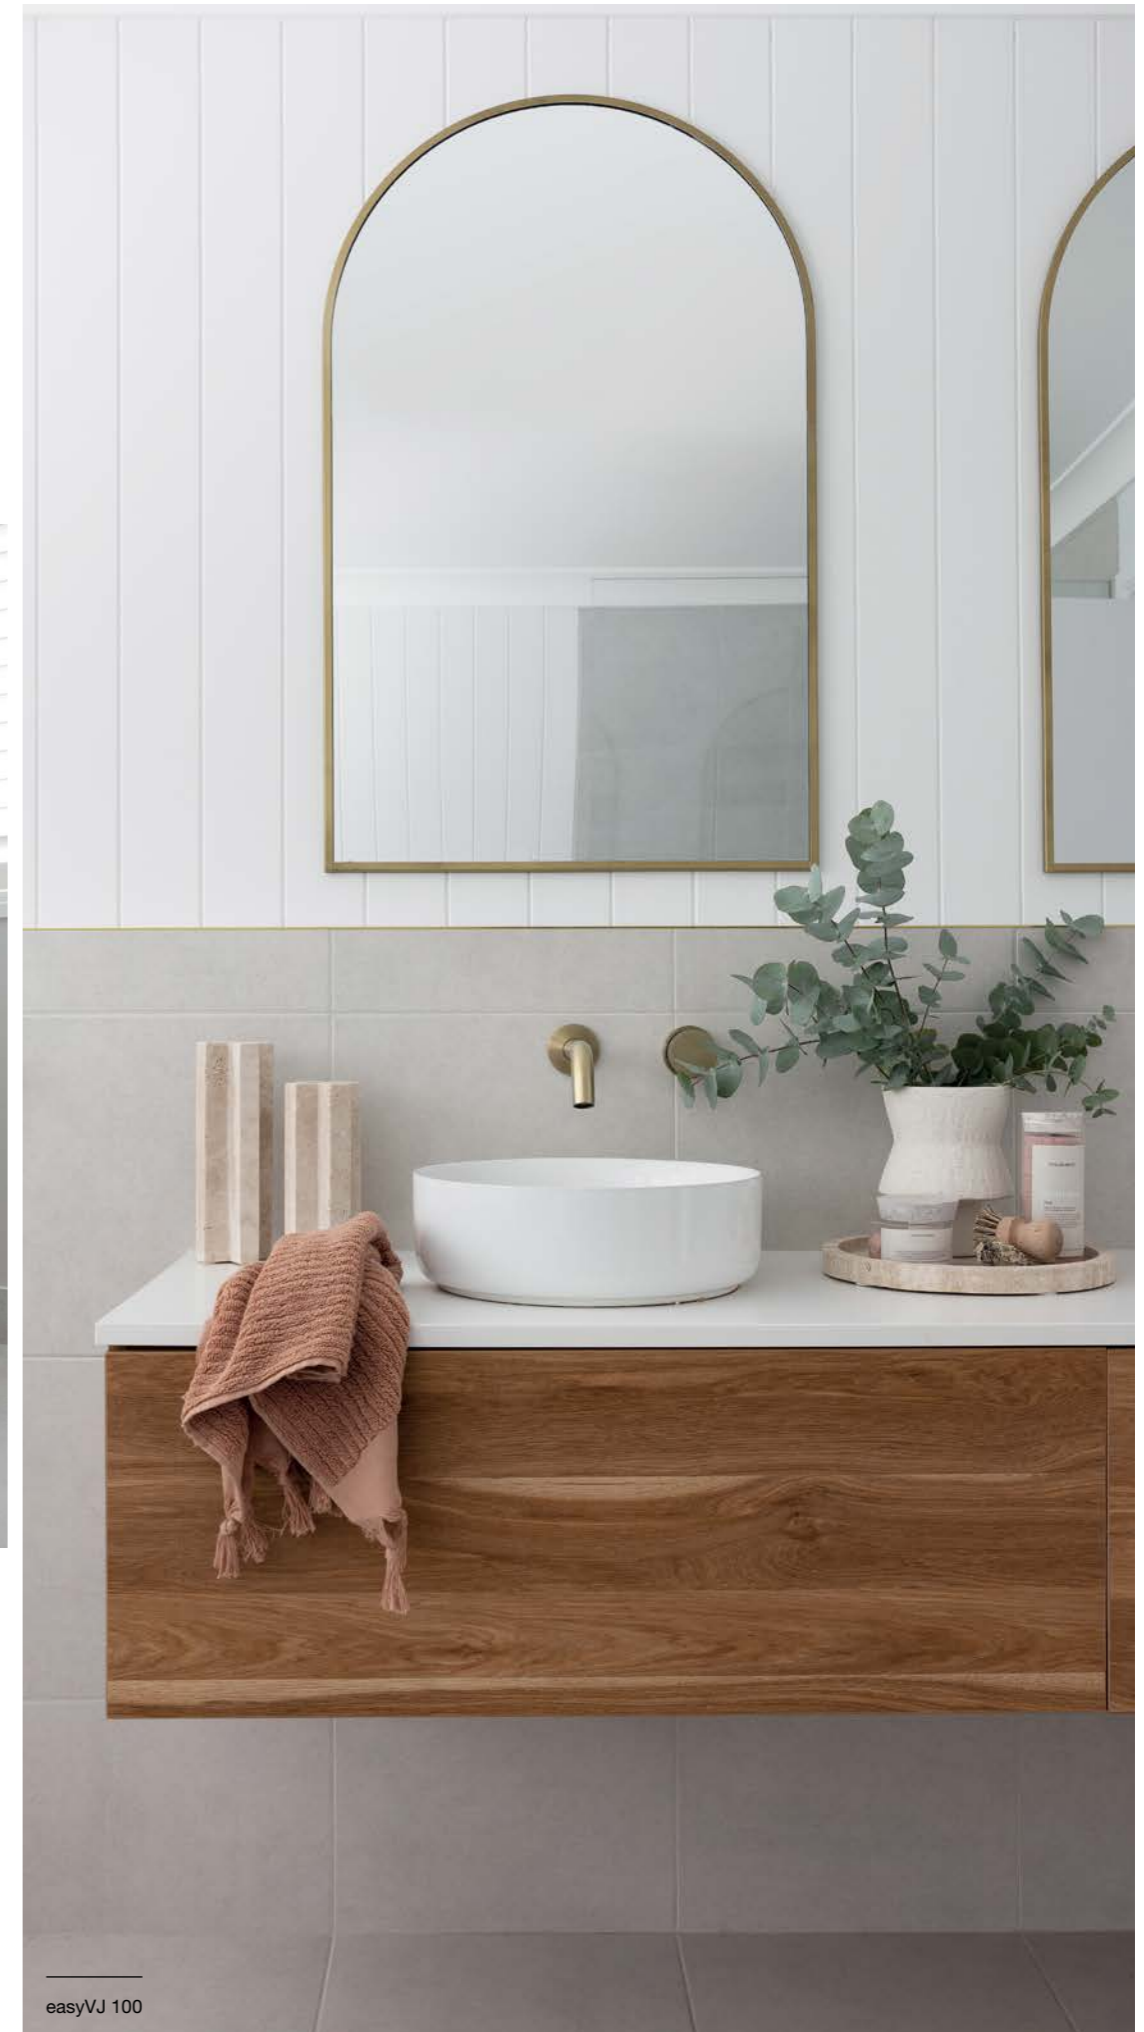

Suitable for:

- High moisture interior spaces
- Fixing as a new wall over a stud frame
- Fixing over an existing wall
- Available for use in residential and commercial spaces