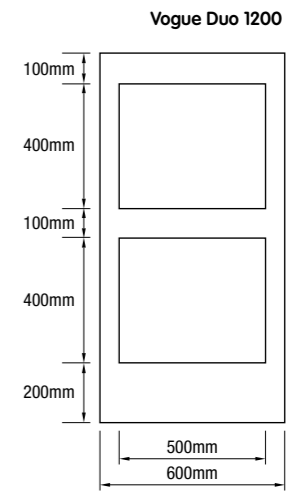

easyASCOT Classic Panel GP				
Description	Dado Wall	Window	Full Wall	Full Wall
Height	900mm	1200mm	2700mm	3000mm
Width	600mm	600mm	600mm	600mm
Thickness	9mm	9mm	9mm	9mm
Product Code	60087	60088	60082	60083

easyASCOT Vogue Panel GP			
Description	Solo 900	Duo 900	Duo 1200
Height	900mm	900mm	1200mm
Width	600mm	1200mm	600mm
Thickness	9mm	9mm	9mm
Product Code	60086	60085	60084