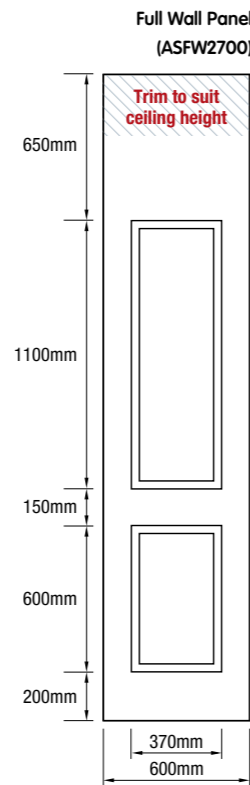

easyASCOT Classic Panel GP				
Description	Dado Wall	Window	Full Wall	Full Wall
Height	900mm	1200mm	2700mm	3000mm
Width	600mm	600mm	600mm	600mm
Thickness	9mm	9mm	9mm	9mm
Product Code	60087	60088	60082	60083

easyDADO Vogue rail Rebated

easyDADO Vogue rail Flat

easyDADO Vogue rail

easyDADO Vogue rail GP		
Description	Rebated	Flat
Height	3600mm	3600mm
Width	68mm	68mm
Thickness	18mm	18mm
Product Code	60109	60108