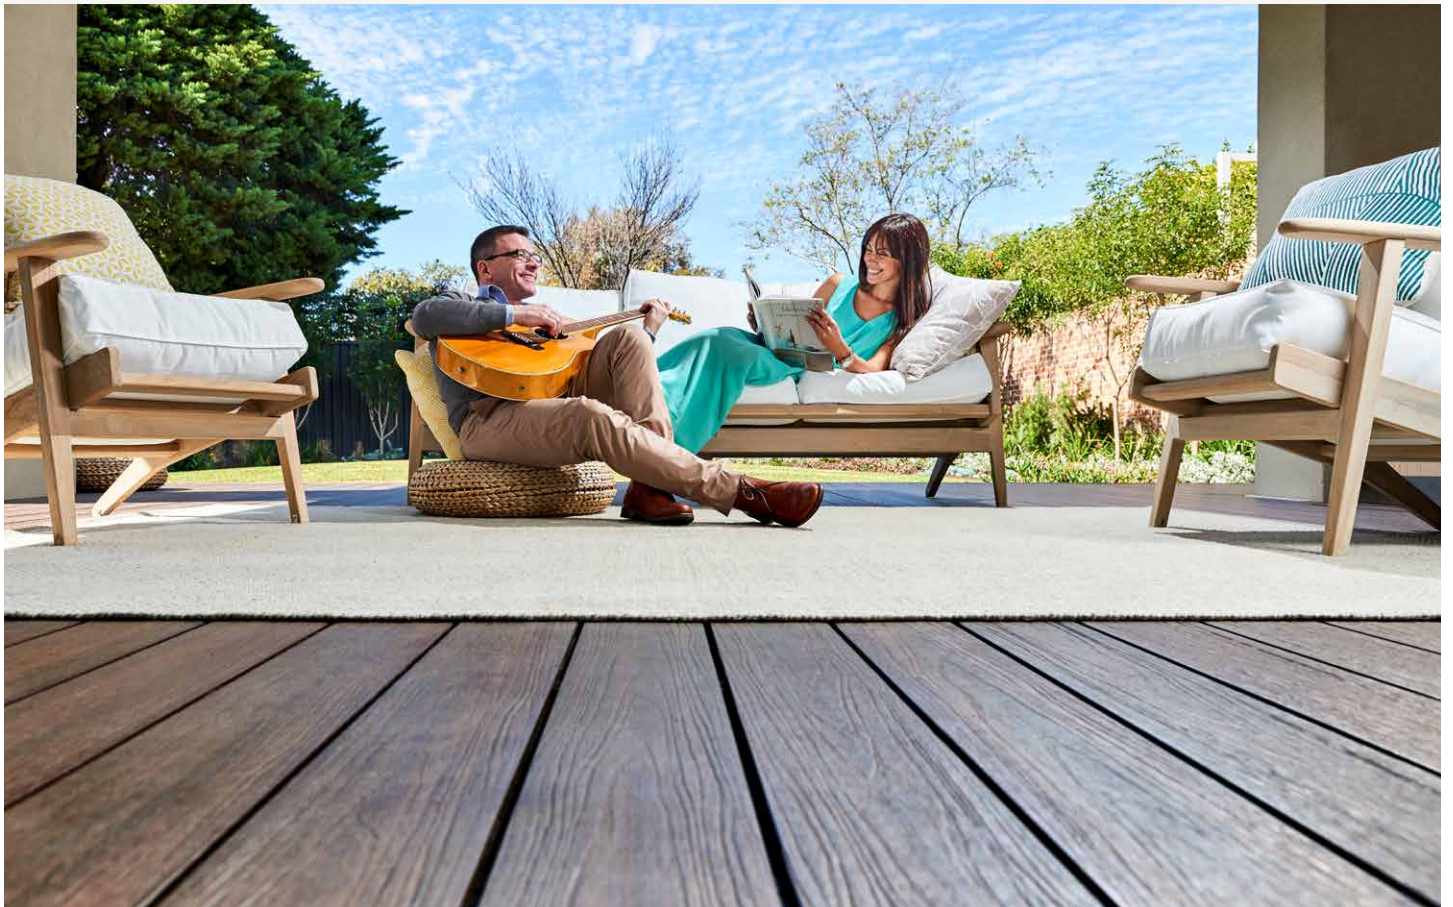

The most natural timber look

Eco friendly - Made from 95% recycled material

UV and fade resistant

360° fully capped around all four sides for ultra-protection against moisture, insects, stains and fading