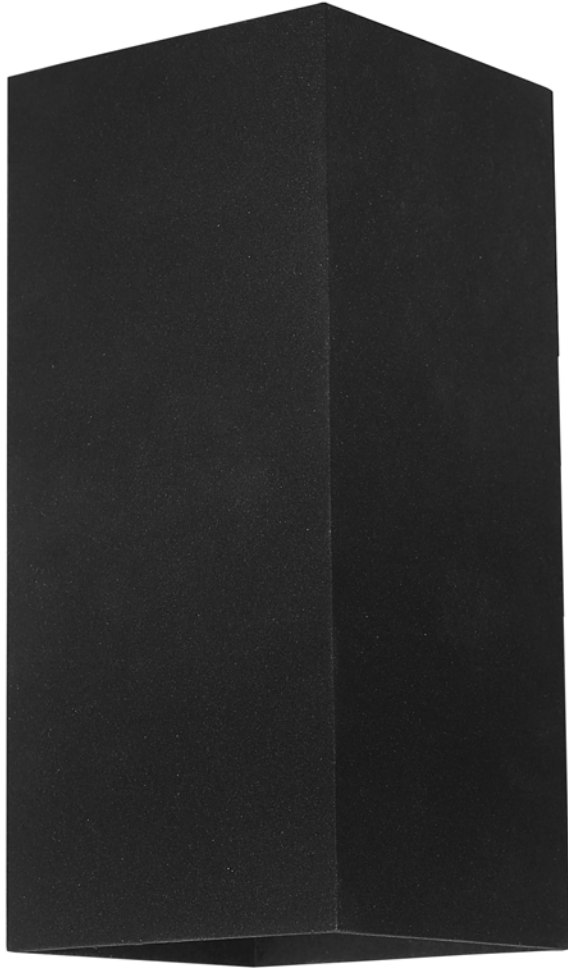

Vertical mount only

Model No	Description	Light Source	Dimensions	Comment
ANGL1EBLK	1lt Exterior Wall Light	60w ES Max	H: 280mm W: 120mm P: 145mm	Globe not included
ANGL1EWHT	1lt Exterior Wall Light	60w ES Max	H: 280mm W: 120mm P: 145mm	Globe not included

Coastal

Brugge

IP
44

Charcoal finish | Silver finish | Clear glass

Exteriors

Model No	Description	Light Source	Dimensions	Comment
BRUG2E CHA, SLV	2ft Exterior Wall Light	2 x GU10 globes	H: 150mm W: 65mm P: 95mm	Globes not included

Coastal

Bryant

IP
44

Black finish | White finish | Clear glass

Vertical mount only & lampholder must face down.

Exteriors

Model No	Description	Light Source	Dimensions	Comment
BRYA1E BLK, WHT	1lt Exterior Wall Light	60w ES Max	H: 400mm W: 160mm P: 157mm	Globe not included

Coastal

Exteriors

Busselton

LED CRI 70 3000K IP 54

Black finish |

Model No	Description	Light Source	Lumens	Dimensions
BUSS2EBLK	2lt LED Exterior Wall Light	2 x 3w COB	135Lm	H: 200mm W: 90mm P: 95mm

Coastal

Exteriors