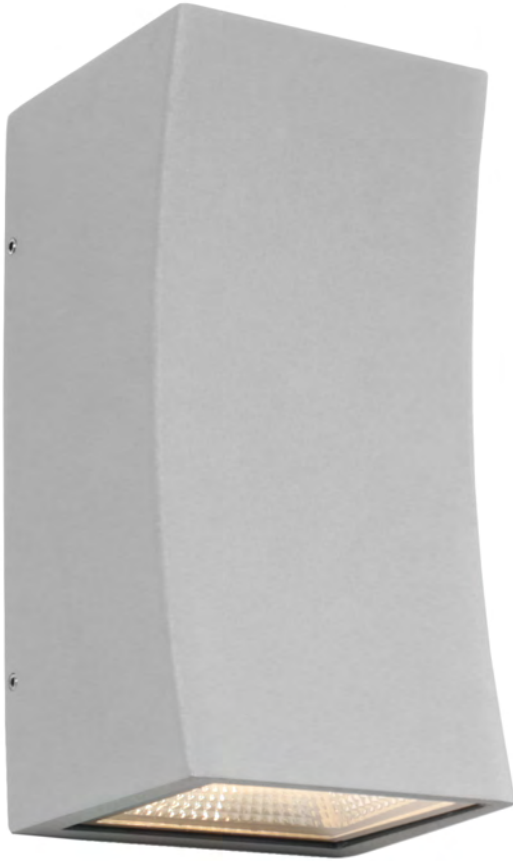

Coastal

Ramada

Charcoal finish | Silver finish | Clear glass lens

Exteriors

Model No	Description	Light Source	Lumens	Dimensions
RAMA2E CHA, SLV	2ft LED Exterior Wall Light	2 x 5w COB	534Lm	H: 200mm W: 105mm P: 92mm