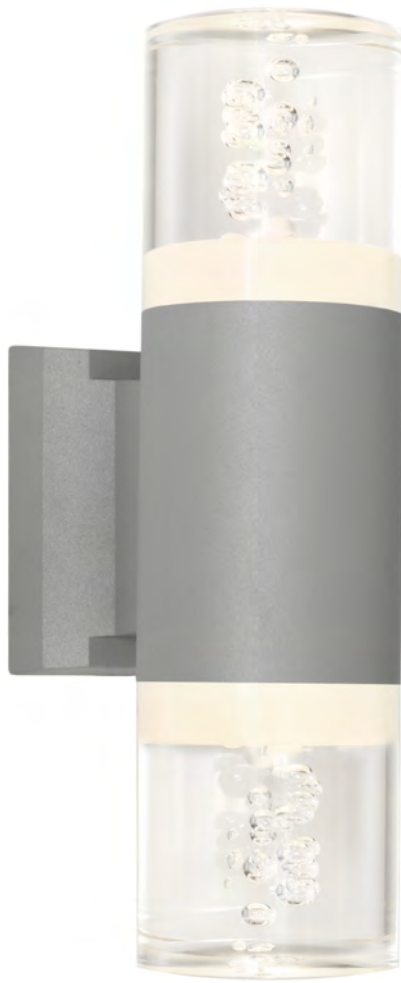

Coastal

Brugge

IP
44

Charcoal finish | Silver finish | Clear glass

Exteriors

Model No	Description	Light Source	Dimensions	Comment
BRUG2E CHA, SLV	2ft Exterior Wall Light	2 x GU10 globes	H: 150mm W: 65mm P: 95mm	Globes not included

Coastal

Exteriors

Busselton

LED CRI 70 3000K IP 54

Black finish |

Model No	Description	Light Source	Lumens	Dimensions
BUSS2EBLK	2lt LED Exterior Wall Light	2 x 3w COB	135Lm	H: 200mm W: 90mm P: 95mm

Coastal

Exteriors

Calgary

LED CRI 80 3000K IP 54

Black finish | Silver finish | Frost/Clear acrylic lens

Model No	Description	Light Source	Lumens	Dimensions
CALG2E BLK, SLV	2lt LED Exterior Wall Light	2 x 3w COB	435Lm	H: 230mm W: 64mm P: 112mm

Coastal

Exteriors

Cambridge

IP43

Black finish | Bronze finish | Clear stippled glass

Vertical mount only

Model No	Description	Light Source	Dimensions	Comment
CAMB1E BLK, BRZ	1lt Exterior Wall Light	60w ES Max	H: 305mm W: 160mm P: 190mm	Globe not included