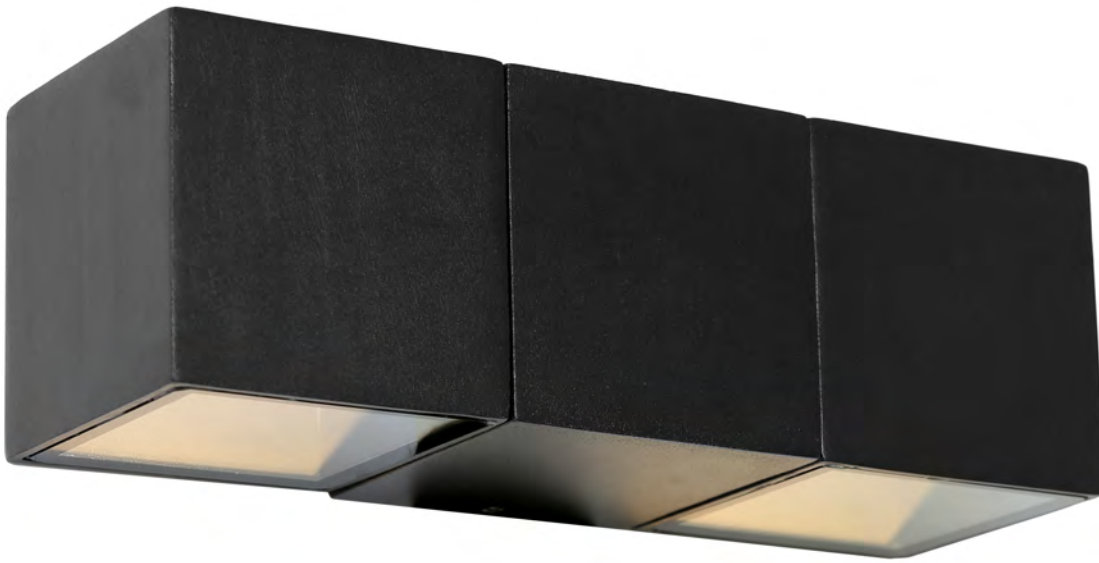

Coastal

Exteriors

Solano

LED CRI 80 3000K IP 54

Black finish | White finish | Clear glass lens

Model No	Description	Light Source	Lumens	Dimensions
SOLA2E BLK, WHT	2lt LED Exterior Wall Light	2 x 5w COB	478Lm	H: 70mm W: 210mm P: 70mm