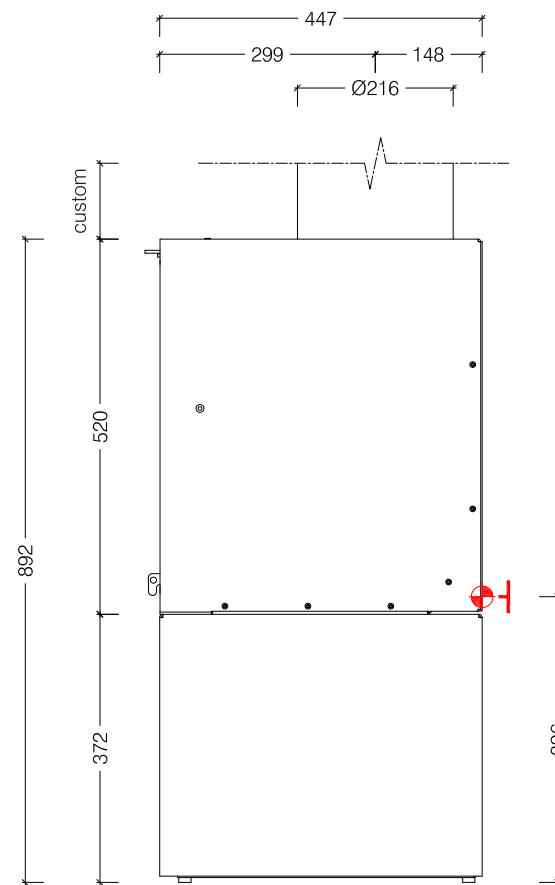

Top View

Front View

Silver 1000 F/S W/B

Electrical supply to
back of unit for
OPTIONAL FANS.

Side View