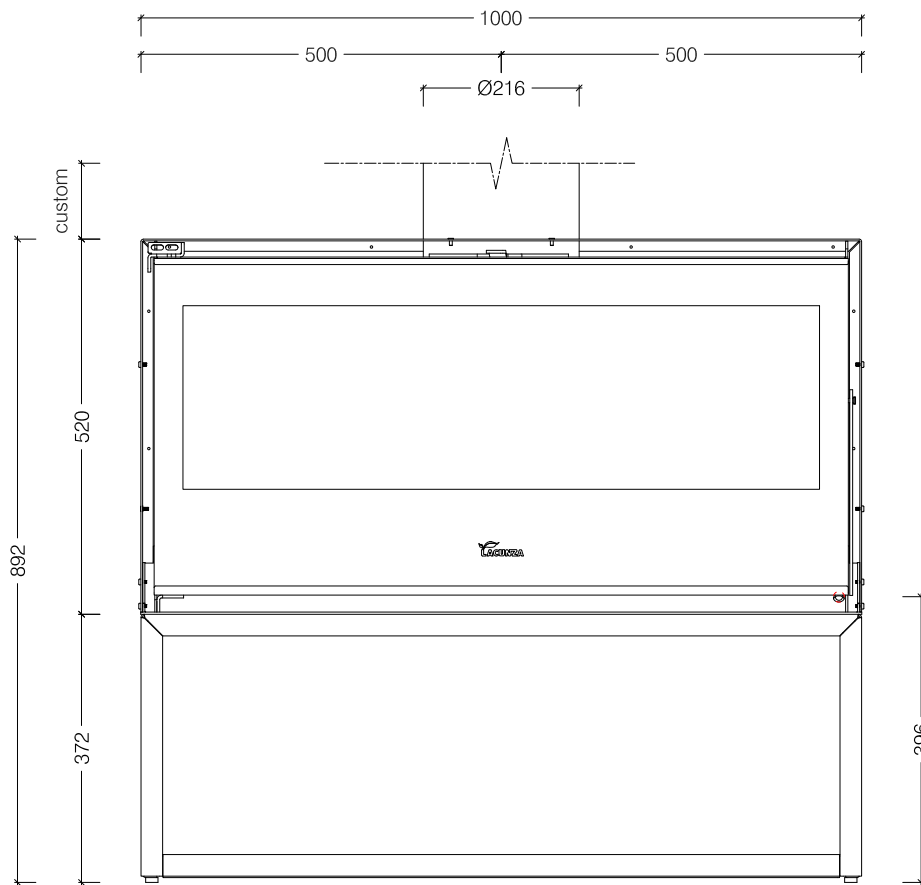

Top View

Front View

Silver 1000 F/S W/B

Electrical supply to
back of unit for
OPTIONAL FANS.

Side View