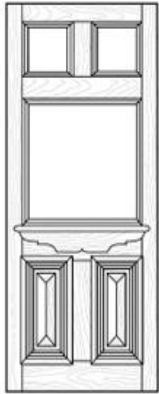

HAMPTON Internal Doors

HONEYCOMB CONSTRUCTION - CLEAR GLASS PICTURED

DETAILS	DIMENSIONS (MM)	PRICE
HAM1	820 x 2040 x 35	\$ 509.00
HAM1 (CLEAR)	820 x 2040 x 35	\$ 556.00
HAM16 (CLEAR)	820 x 2040 x 35	\$ 693.00

Door size options available to order

410 / 420 / 460 / 520 / 620 / 720 / 770 / 820

SUBLACO RESTORATION

EST. 1981

External Doors

ENGINEERED SOLID TIMBER

3 LIGHT
2 PANEL
WITH BATS
& MLD & SHELF
820 x 2040 x 40

1 LIGHT
1 PANEL
CRICKET BAT
SIDE LIGHT
420 x 2040 x 40

DETAILS	DIMENSIONS (MM)	PRICE
3 Light 2 Panel Door with Bats, MLD & Shelves *Limited stock available	820 x 2040 x 40	\$ 365.00
1 Lt 1Pnl Sidelight C/Bat White Primed	420 x 2040 x 40	\$ 309.00