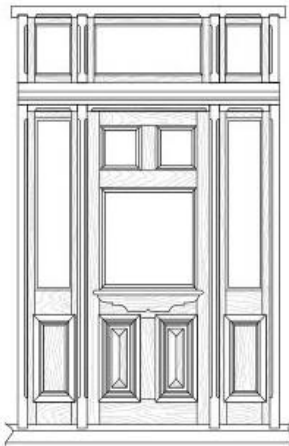

EST. 1981

French Doors

ENGINEERED SOLID TIMBER

DETAILS	DIMENSIONS (MM)	PRICE
6 Light 1 Panel (G) * Limited stock available	620/720/820 x 2040 x 40	\$ 347.00

Traditional Entry Door Frame

SOLID TIMBER

Glazing options available to suit this entry frame.