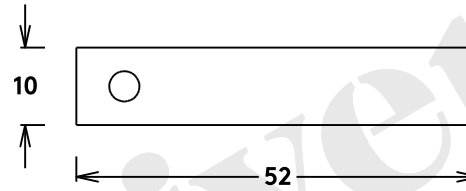

Escutcheon Euro Concealed Fix Square Pair L52xW52xP10mm

Front

Back