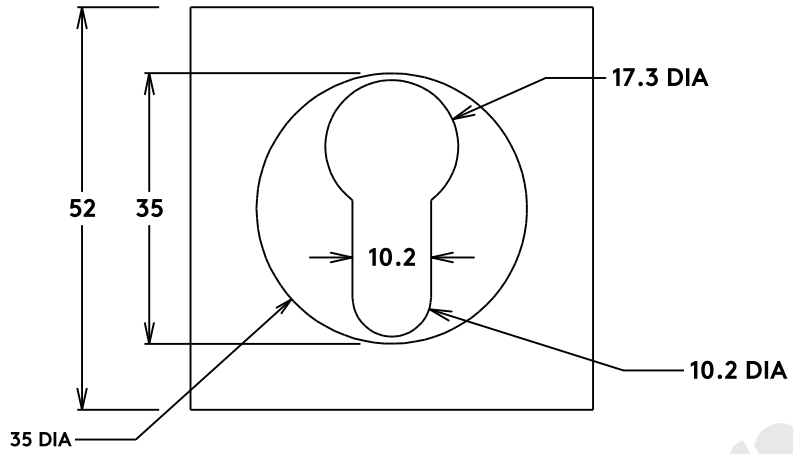

Escutcheon Euro Concealed Fix Square Pair L52xW52xP10mm

Front

Back