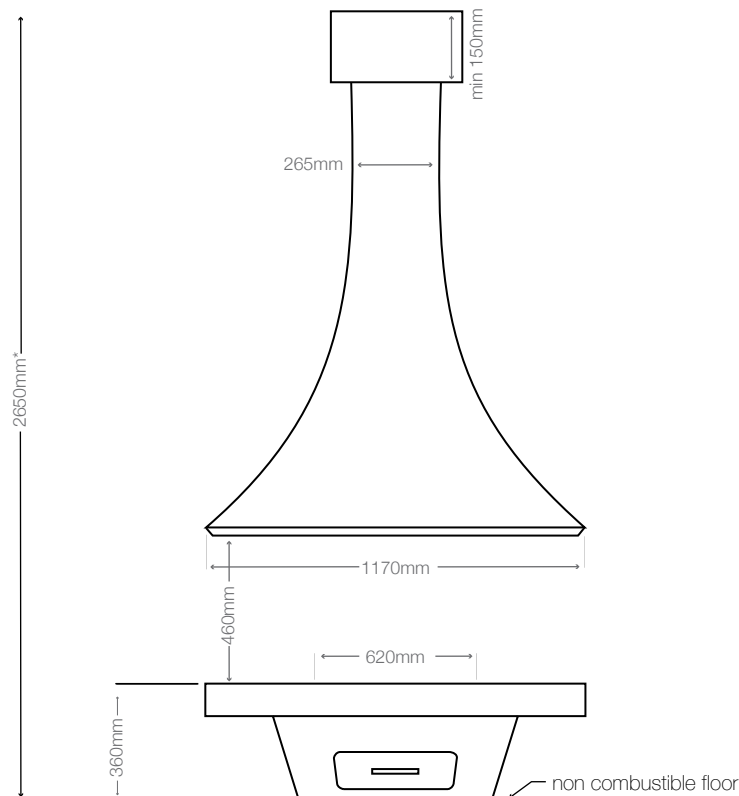

Fire grate and ash pan

**Hearth dimension:**

minimum 1770mm diameter x 40mm thick

**Clearance to combustibles:**

750mm\*

**Weight:**

150kg

**Standard colours:**

## Bordelet Linea 914

**Material:**

4mm thick steel, hand shaped and spun with safety glass

**Includes:**

Fire grate and ash pan

**Hearth dimension:**

minimum 1300mm diameter x 40mm thick

**Clearance to combustibles:**

500mm\*

**Weight:**

130kg

**Standard colours:**

Anthracite grey or intense matte black

\*Additional colours available upon request.

## Bordelet Eva 992

**Material:**

4mm thick steel, hand shaped and spun with safety glass

**Includes:**

Fire grate and ash pan

**Hearth dimension:**

minimum 1770mm diameter x 40mm thick

**Clearance to combustibles:**