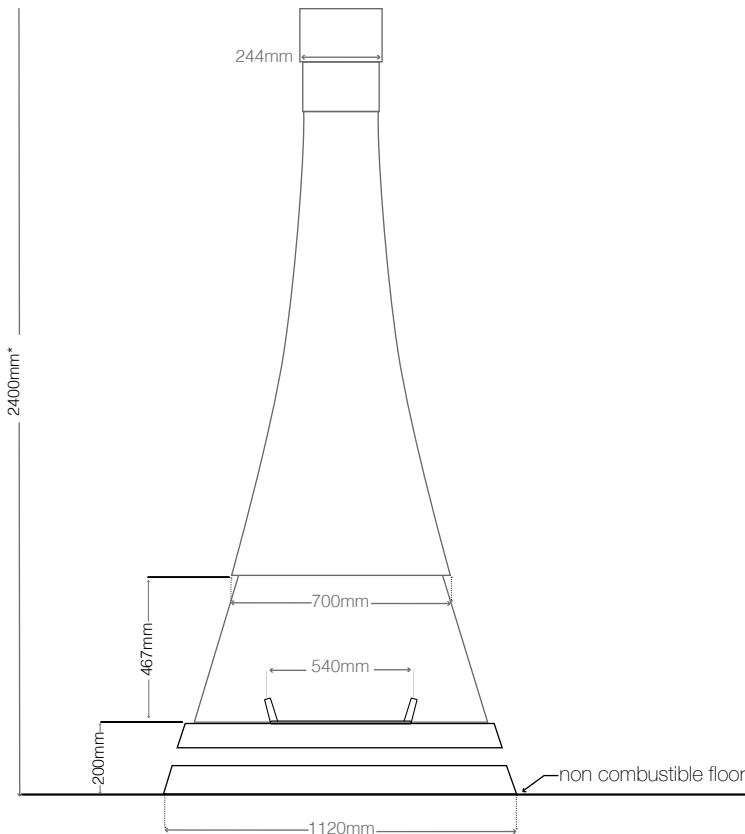

4mm thick steel, hand shaped and spun with safety glass

**Includes:**

Fire grate and ash pan

**Hearth dimension:**

minimum 1300mm diameter x 40mm thick

**Clearance to combustibles:**

500mm\*

**Weight:**

Fire grate and ash pan

**Hearth dimension:**

minimum 1770mm diameter x 40mm thick

**Clearance to combustibles:**

750mm\*

**Weight:**

150kg

**Standard colours:**

## Bordelet Linea 914

**Material:**

4mm thick steel, hand shaped and spun with safety glass

**Includes:**

Fire grate and ash pan

**Hearth dimension:**

minimum 1300mm diameter x 40mm thick

**Clearance to combustibles:**