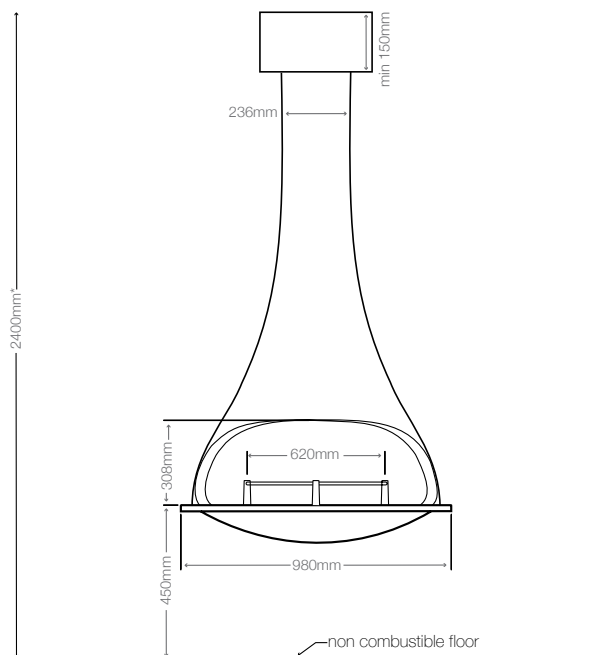

# BORDELET Specifications

Bordelet Tatiana 997

**Material:**

4mm thick steel, hand shaped and spun with optional firescreen

**Includes:**

Fire grate

**Hearth dimension:**

minimum 1770mm diameter x 40mm thick

4mm thick steel, hand shaped and spun with safety glass

**Includes:**

Fire grate and ash pan

**Hearth dimension:**

minimum 1300mm diameter x 40mm thick

**Clearance to combustibles:**

500mm\*

**Weight:**

Fire grate and ash pan

**Hearth dimension:**

minimum 1770mm diameter x 40mm thick

**Clearance to combustibles:**

750mm\*

**Weight:**

150kg

**Standard colours:**