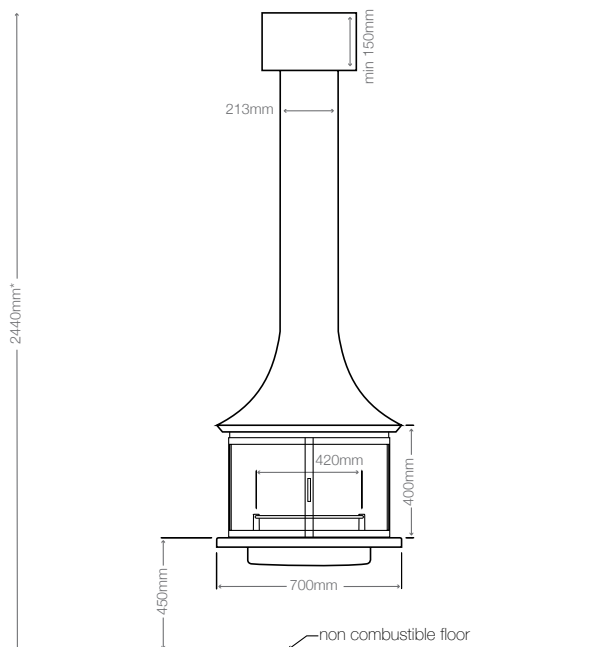

# BORDELET Specifications

Bordelet Tatiana 997

**Material:**

4mm thick steel, hand shaped and spun with optional firescreen

**Includes:**

Fire grate

**Hearth dimension:**

minimum 1770mm diameter x 40mm thick

**Clearance to combustibles:**

750mm\*

**Weight:**

120kg

**Standard colours:**

Anthracite grey or intense matte black  
\*Additional colours available upon request.

Bordelet Lea 998

**Material:**

4mm thick steel, hand shaped and spun with safety glass

**Includes:**

Fire grate and ash pan

**Hearth dimension:**

minimum 1300mm diameter x 40mm thick

**Clearance to combustibles:**

500mm\*

**Weight:**

Fire grate and ash pan

**Hearth dimension:**

minimum 1770mm diameter x 40mm thick

**Clearance to combustibles:**

750mm\*

**Weight:**

150kg

**Standard colours:**