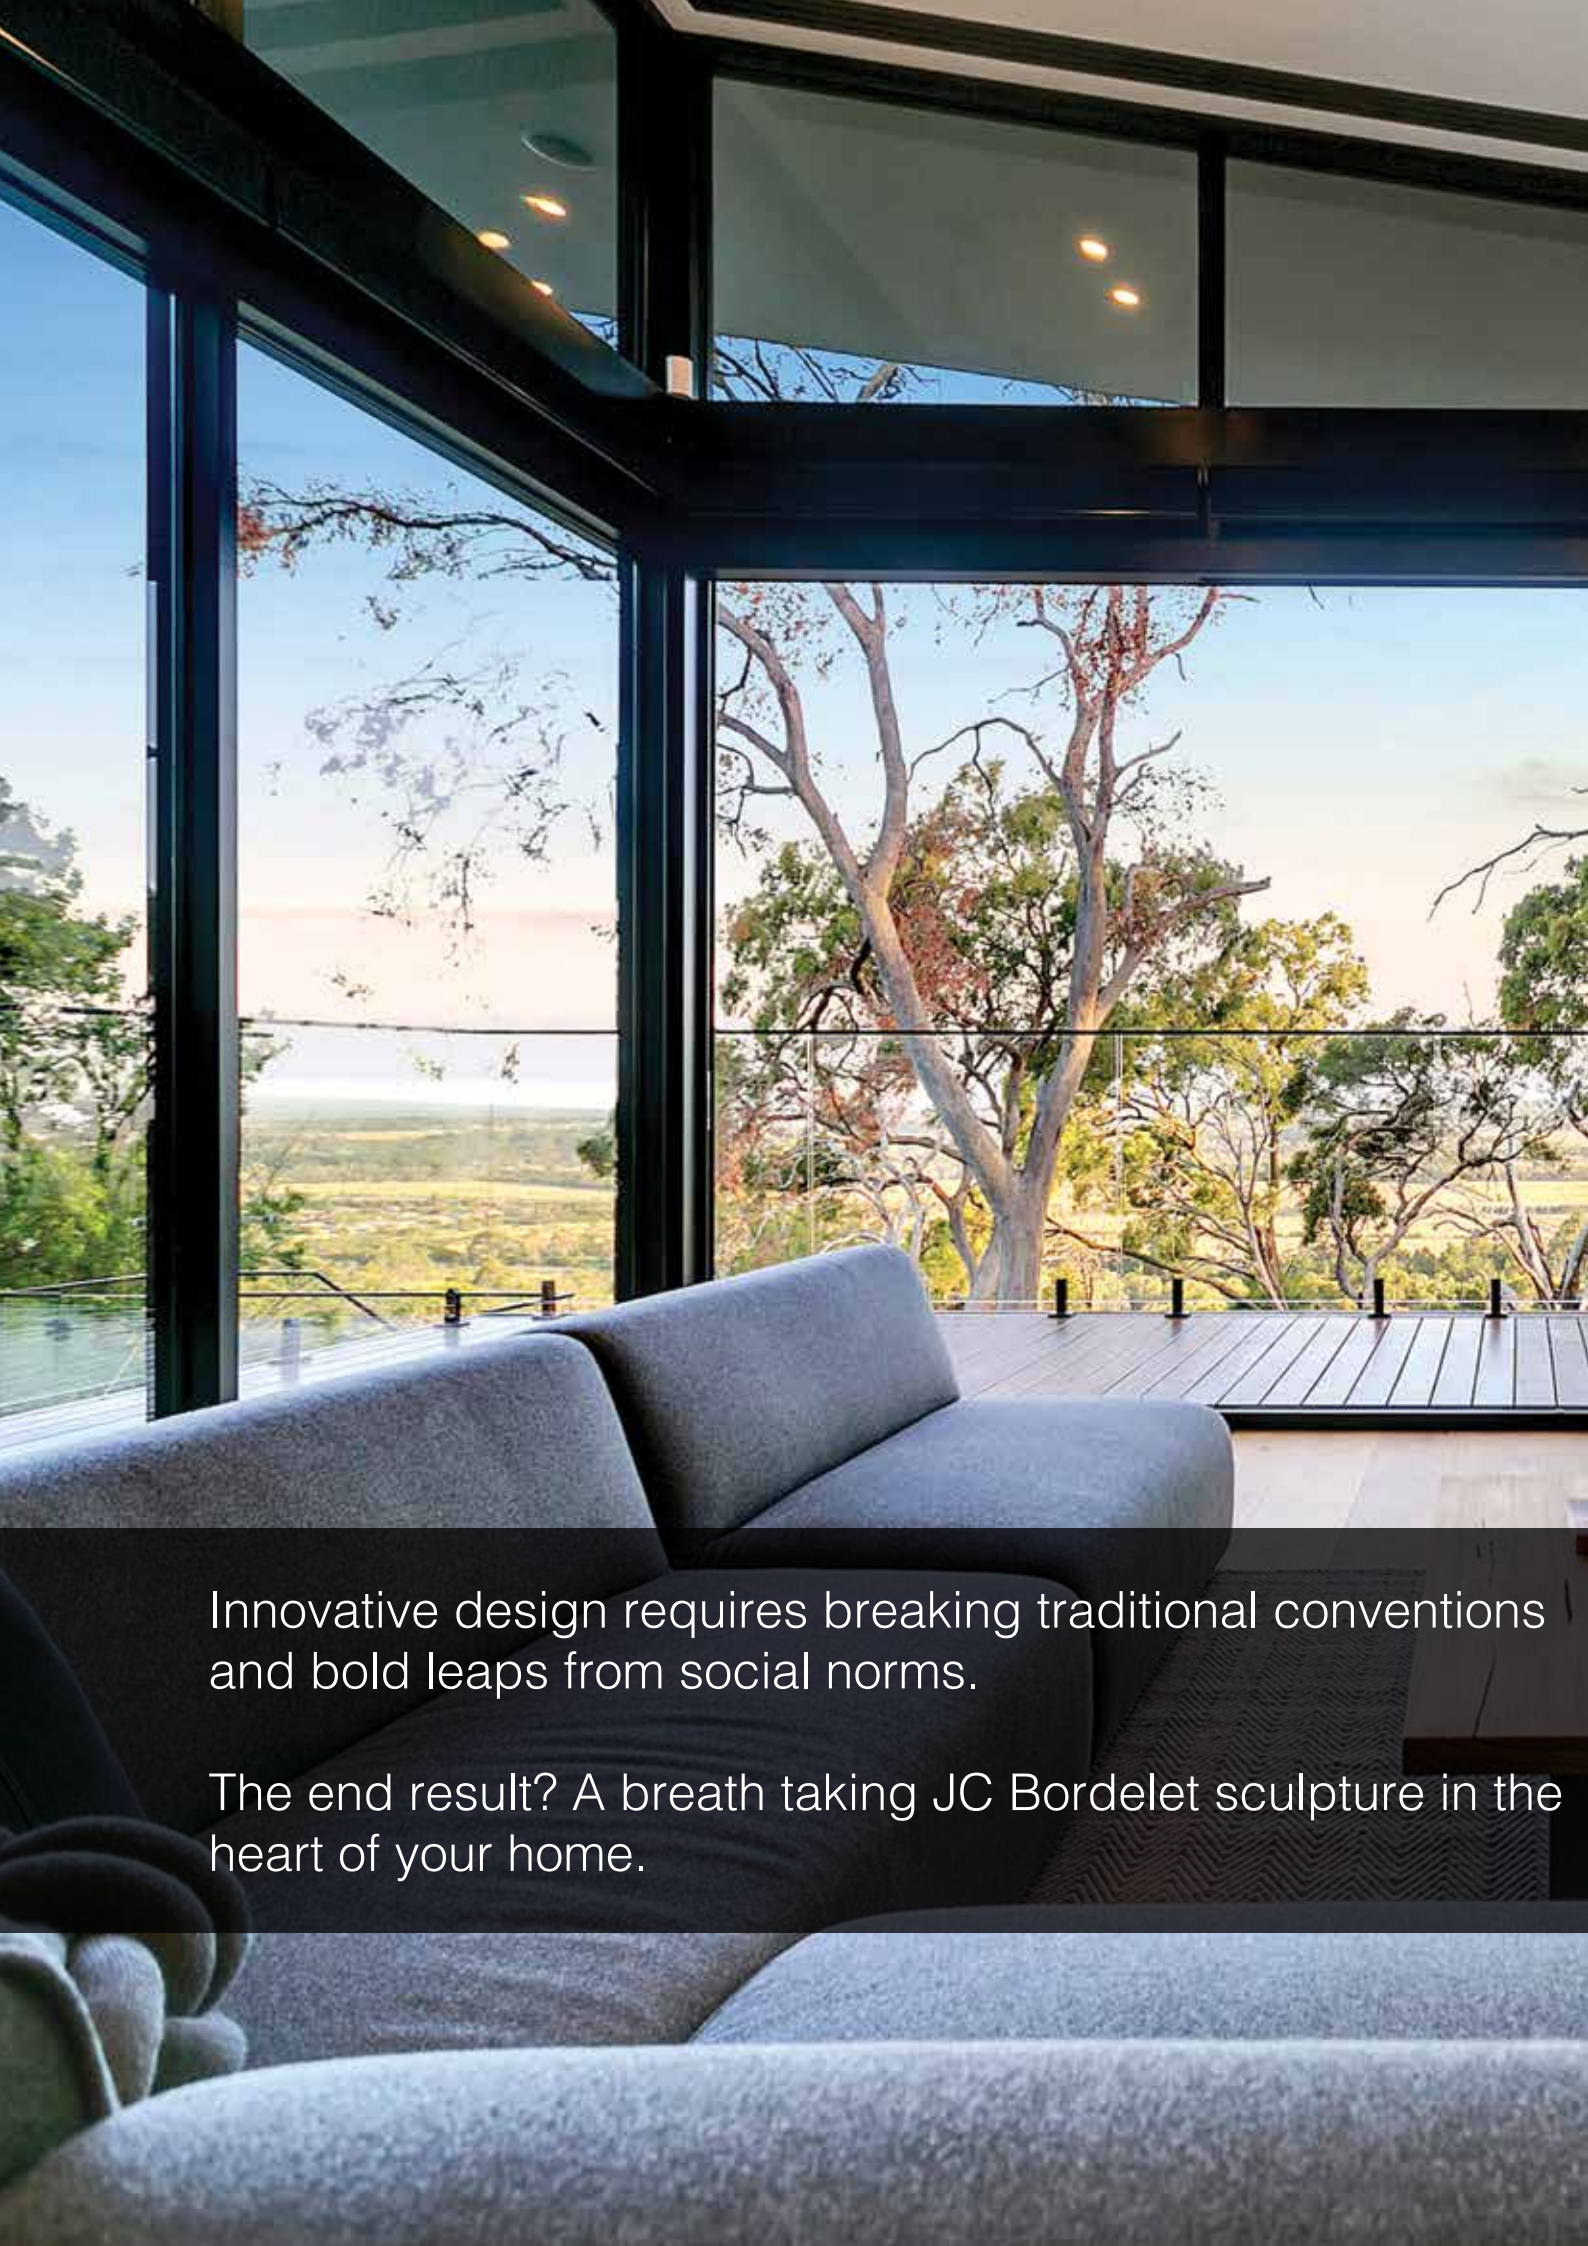

750mm\*

**Weight:**

200kg

**Standard colours:**

Anthracite grey or intense matte black

\*Additional colours available upon request.

**Optional base:** Yellow or black bricks or metal side edging

Innovative design requires breaking traditional conventions and bold leaps from social norms.