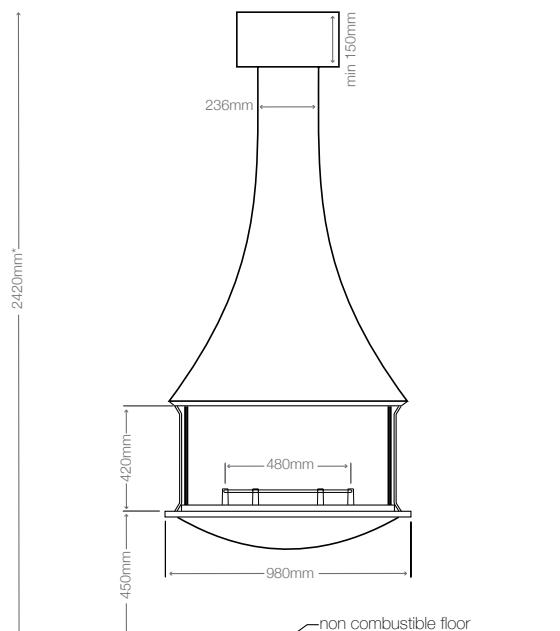

Bordelet Zelia 908

Material:

4mm thick steel, hand shaped and spun with safety glass

Includes:

Fire grate and ash pan

Hearth dimension:

minimum 1770mm diameter x 40mm thick

Clearance to combustibles:

750mm*

Weight:

150kg

Standard colours:

Anthracite grey or intense matte black
*Additional colours available upon request.

Optional base: Yellow or black bricks or metal side edging