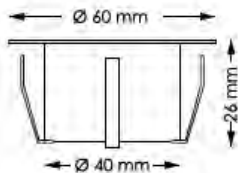

Available from:

E info@urbandirectwholesale.com.au
T 08 9494 1051
W newtechwood.com.au