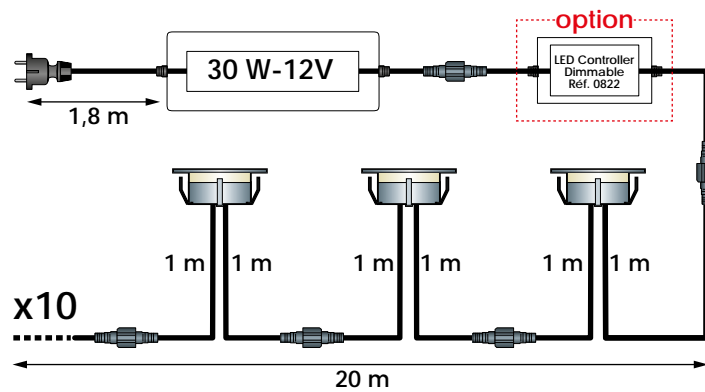

Each KIT contains:

- ✓ 10 x 60mm White Lights
- ✓ 1 x Driver
- ✓ 20m of Cable: each light has 2 x 1m cable

SIROS LED Warm White x 10 with Stainless Steel Casing

Driver - 30 W

Distributed by  **Urban Direct Wholesale**
Sourcing Better Products

E info@urbandirectwholesale.com.au

T 08 9494 1051

W newtechwood.com.au

SIROS Warm White

DIAMETER (Ø)	60mm	DRILLING DIA. Ø	40mm
GUARANTEE	3 years	CABLE LENGTH	2 x 1m
INSULATION	IP67	LED LIFE (H)	50,000
REPLACEABLE LIGHT SOURCE	No	LED ENERGY CLASS	A+
PLATE MATERIAL	Frosted Polycarbonate	VOLTAGE	12V
INSTALLATION	Plug and Play	BODY MATERIALS	Stainless Steel 304
MAX SPOTS PER INSTALLATION	15		