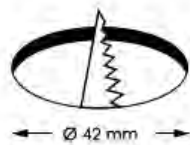

Available from:

E info@urbandirectwholesale.com.au
T 08 9494 1051
W newtechwood.com.au